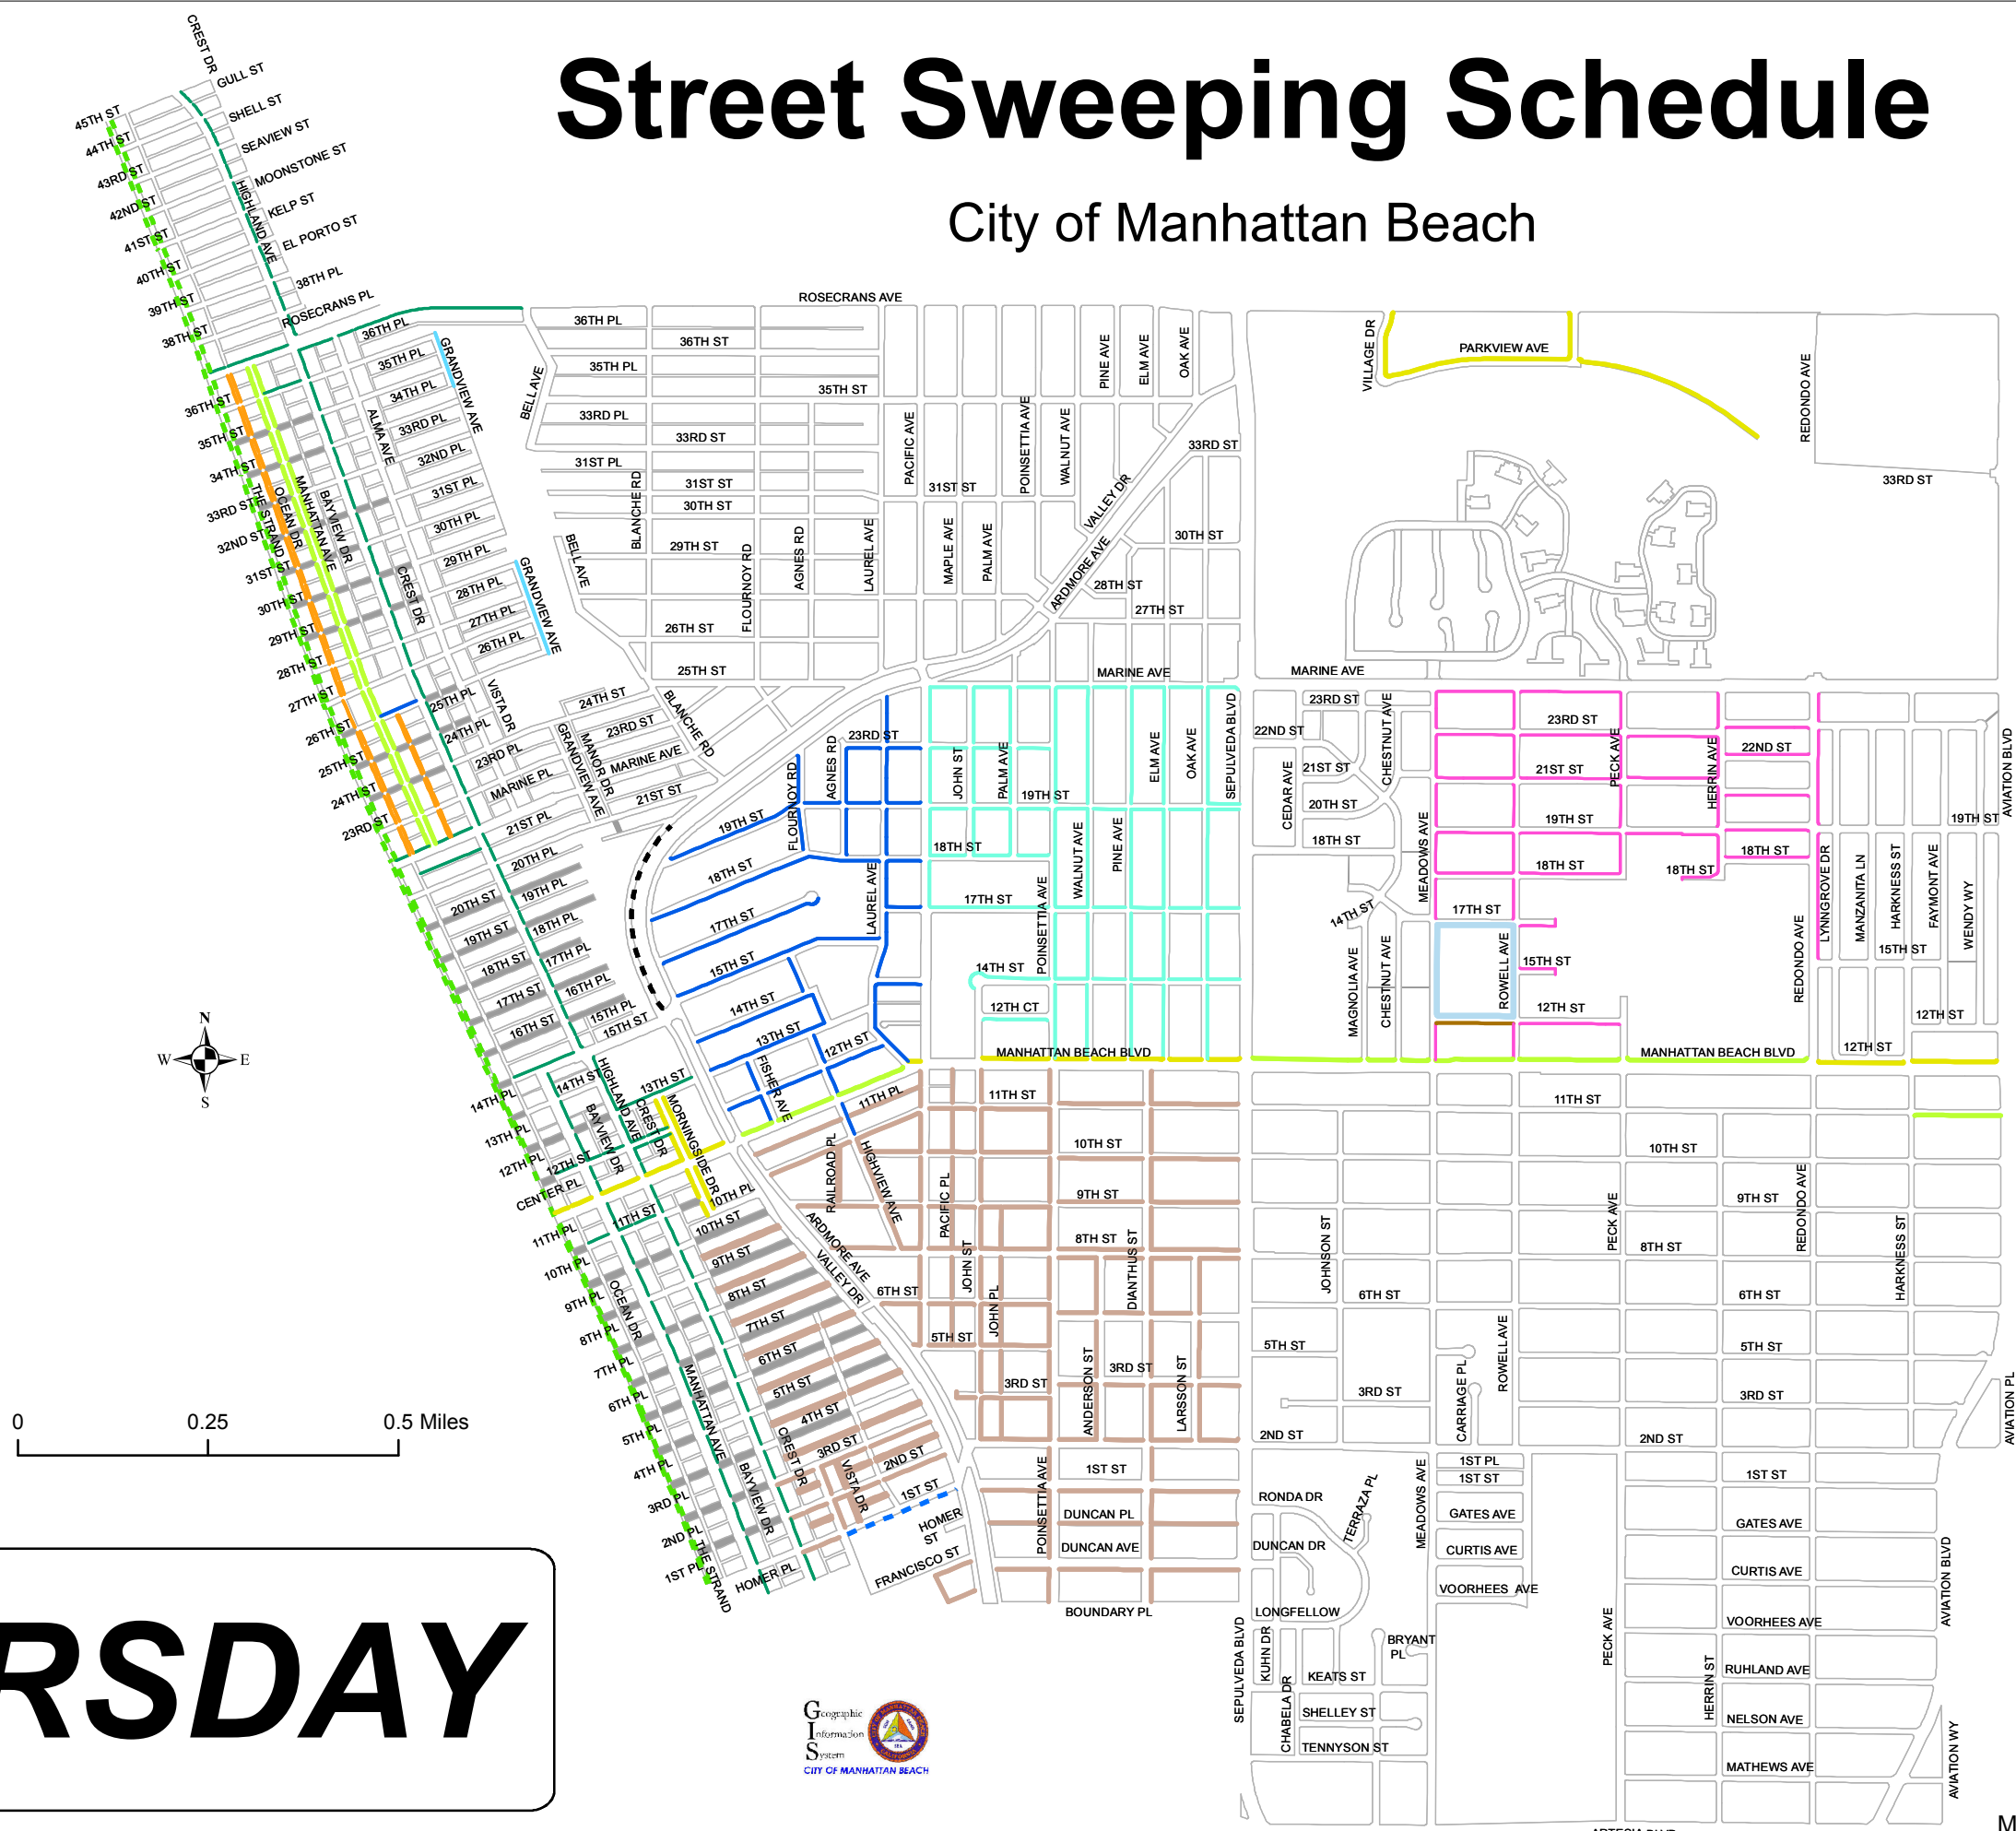

Street Sweeping Schedule

City of Manhattan Beach

- 4 - 6 am
- 6 - 7 am
- 6 - 8 am
- - - - 6:30 - 8 am
- 7 - 8 am
- - - - 7 - 1 pm
- 8 - 9 am
- 8 - 10 am
- 9 - 10 am
- 9 - 11 am
- 9 - 1 pm
- 10 - 12 pm
- 11 - 1 pm
- 12 - 2 pm
- 1 - 3 pm
- 2 - 4 pm
- 3 - 4 pm
- - - - 4 - 4:30 pm
- - - - 4 - 5 pm
- 4 - 6 pm

THURSDAY