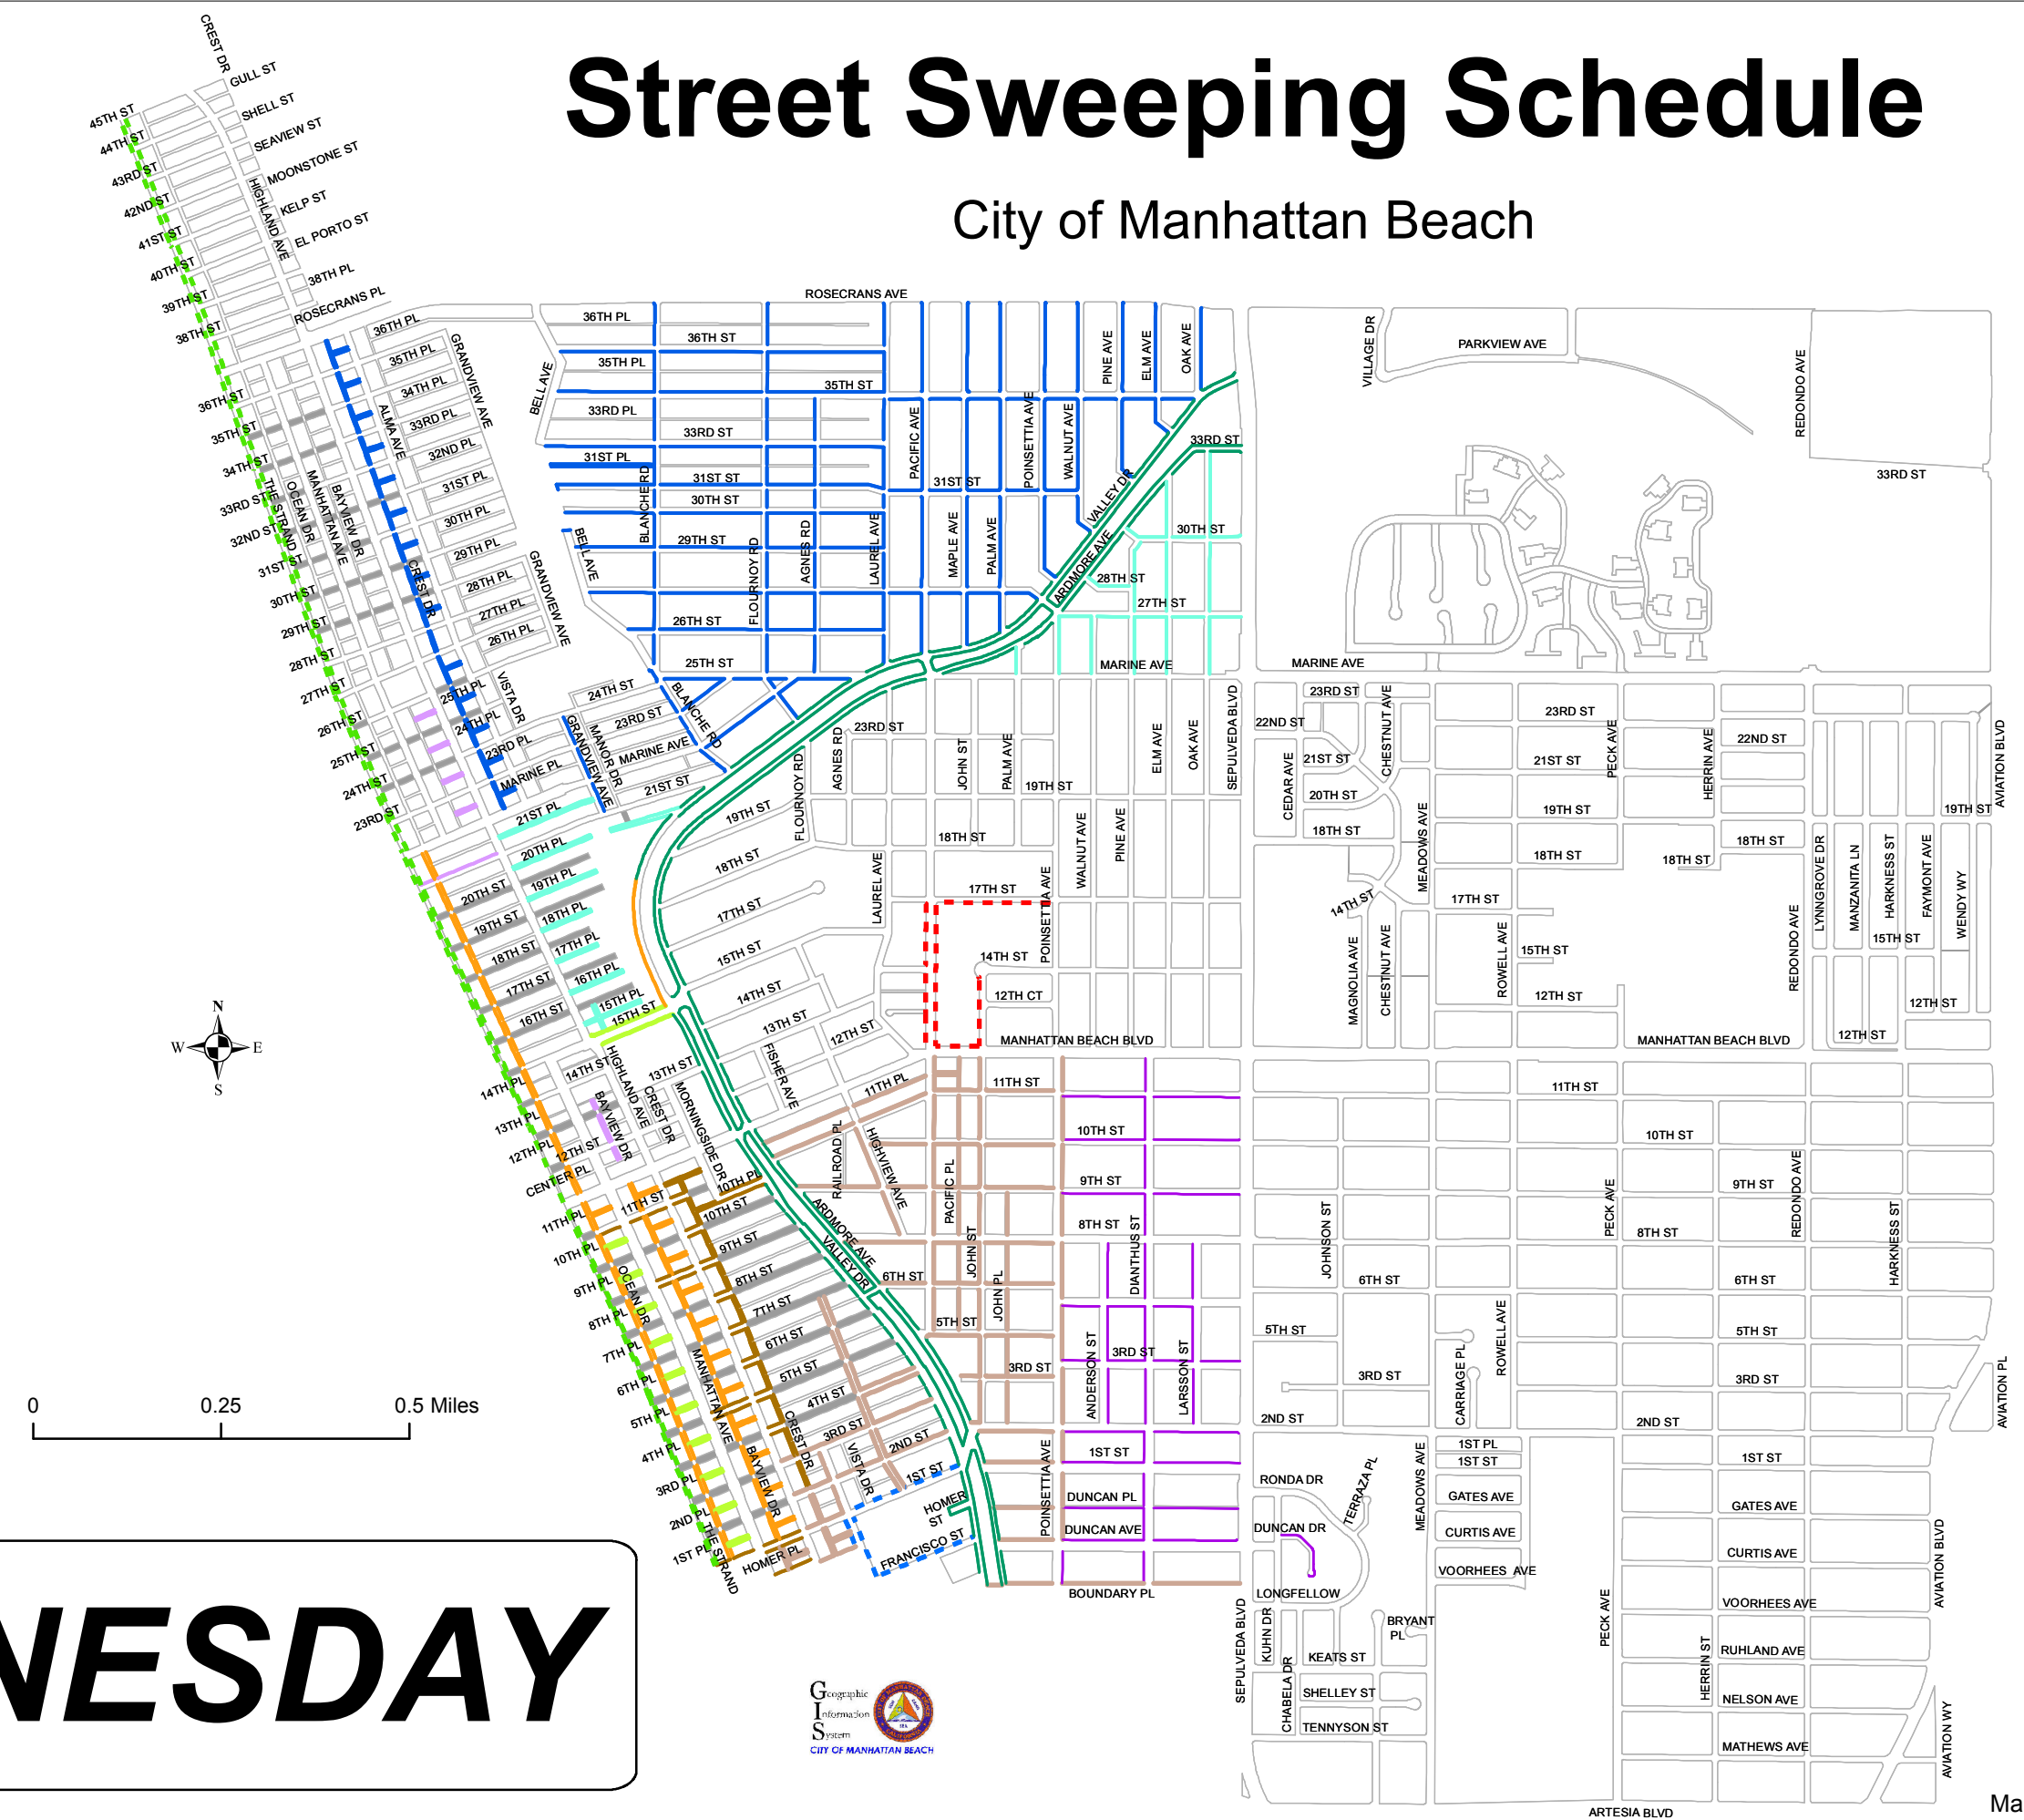

Street Sweeping Schedule

City of Manhattan Beach

- 4 - 6 am
- 6 - 7 am
- 6 - 8 am
- - - 6:30 - 8 am
- 7 - 8 am
- - - 7 - 1 pm
- 8 - 9 am
- 8 - 10 am
- 9 - 10 am
- 9 - 11 am
- 9 - 1 pm
- 10 - 12 pm
- 11 - 1 pm
- 12 - 2 pm
- 1 - 3 pm
- 2 - 4 pm
- 3 - 4 pm
- - - 4 - 4:30 pm
- - - 4 - 5 pm
- 4 - 6 pm

WEDNESDAY