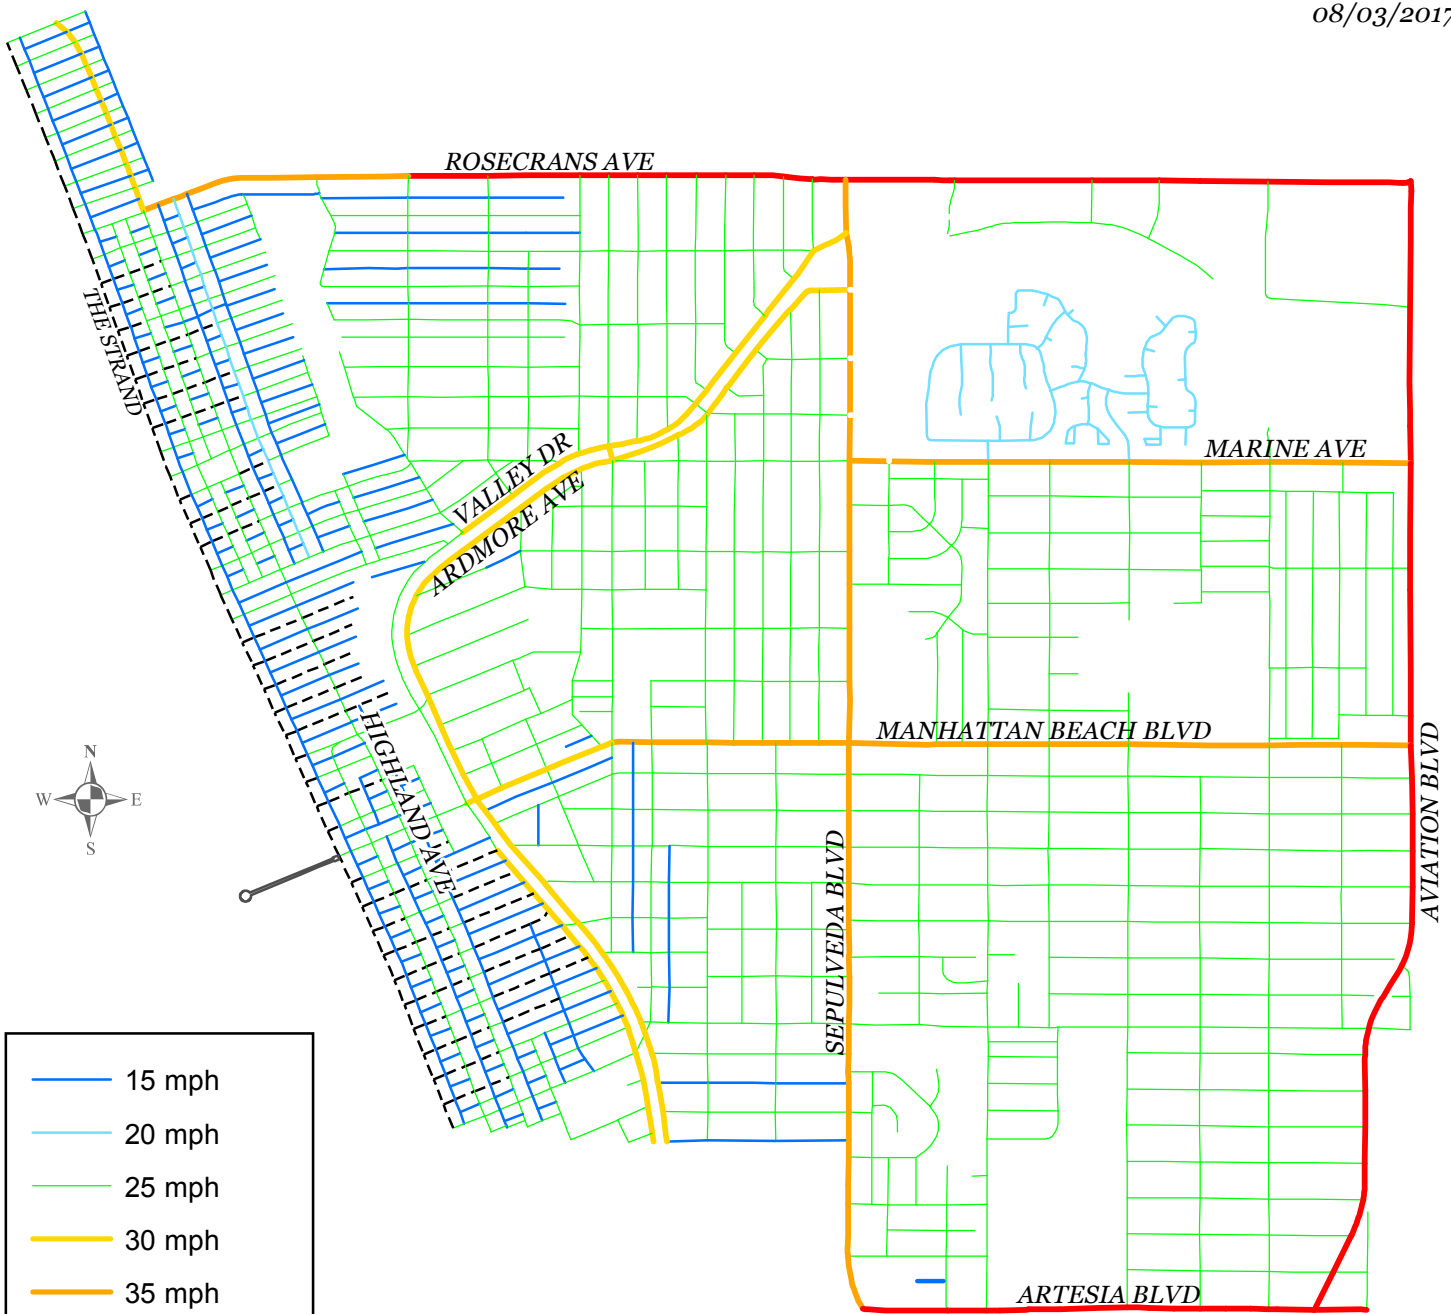

City of Manhattan Beach . . .

# . . . Speed Limits

08/03/2017

Effective October 6, 2016