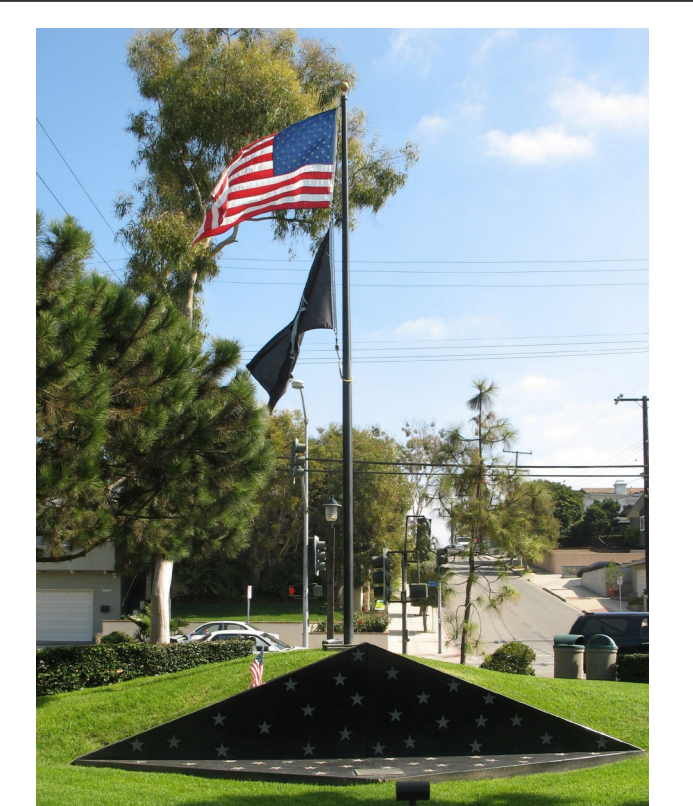

City of Manhattan Beach Public Art Locations

1 Martin Ganz Monument

1

2 The Wave of the Future
(time capsule)

2

3 How Soon Hath Time...

3

Joslyn Center

4 Veterans Memorial

7

City Hall

Police
Fire Facility

Library

8

5 Mankind's Struggle
for Eternal Peace

5