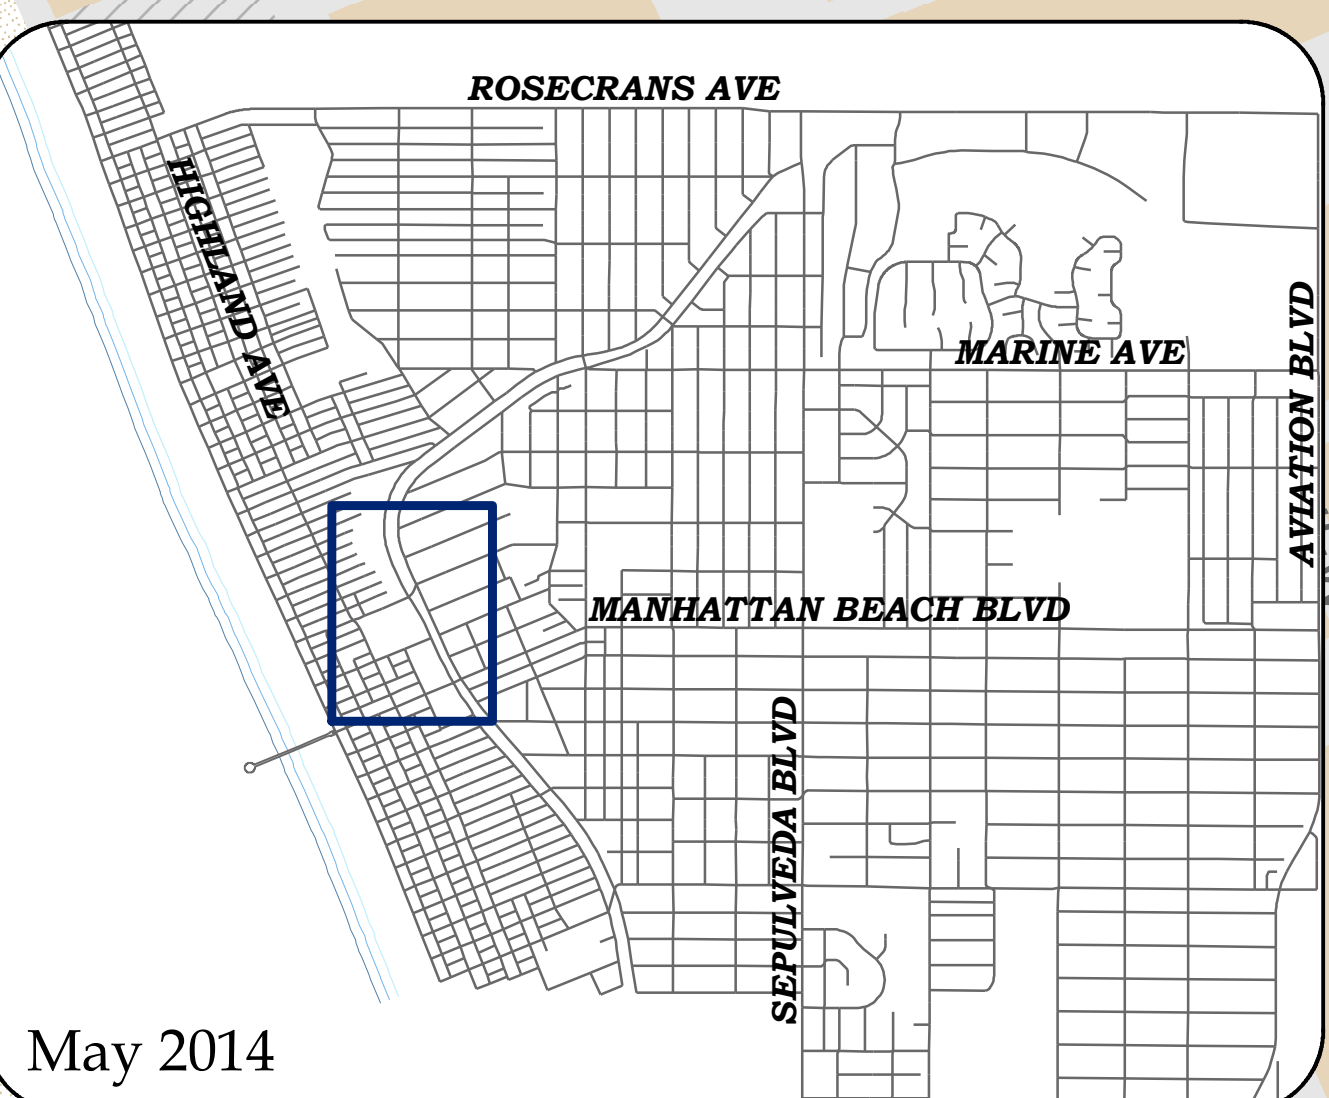

City of Manhattan Beach Public Art Locations

1 Martin Ganz Monument

1

2 The Wave of the Future
(time capsule)

2

3 How Soon Hath Time...

3

Joslyn Center

9

10 Red Dog

10

11 Mariposa Pathway

11

May 2014

0 250 500 Feet