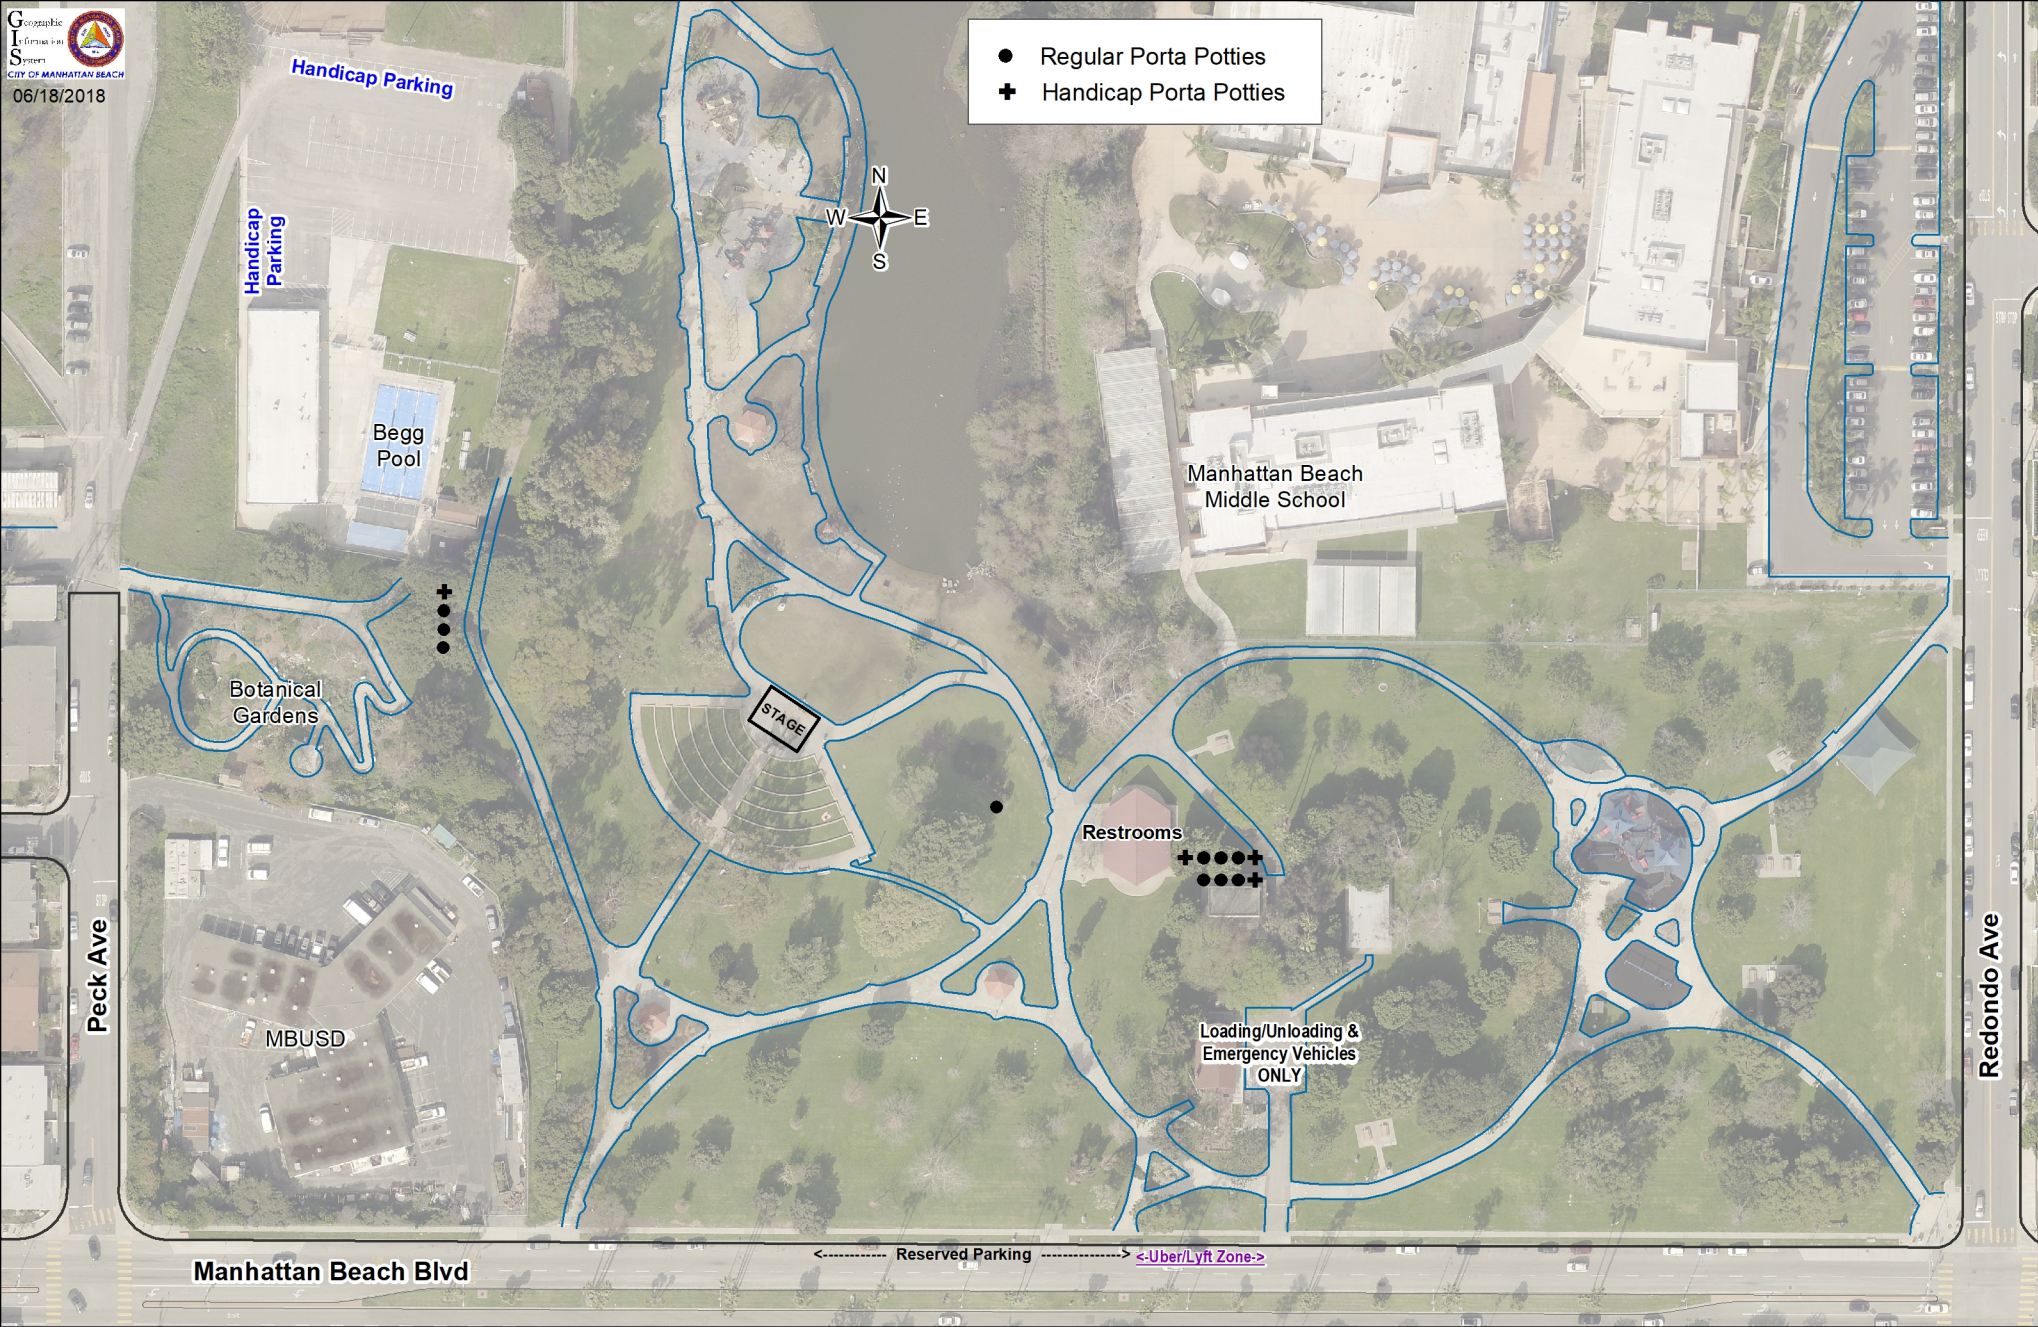

- Regular Porta Potties
- + Handicap Porta Potties

Handicap Parking

Handicap Parking

Begg Pool

Botanical Gardens

STAGE

Restrooms

Loading/Unloading & Emergency Vehicles ONLY

Manhattan Beach Middle School

Peck Ave

Redondo Ave

Manhattan Beach Blvd

Reserved Parking      <-Uber/Lyft Zone->