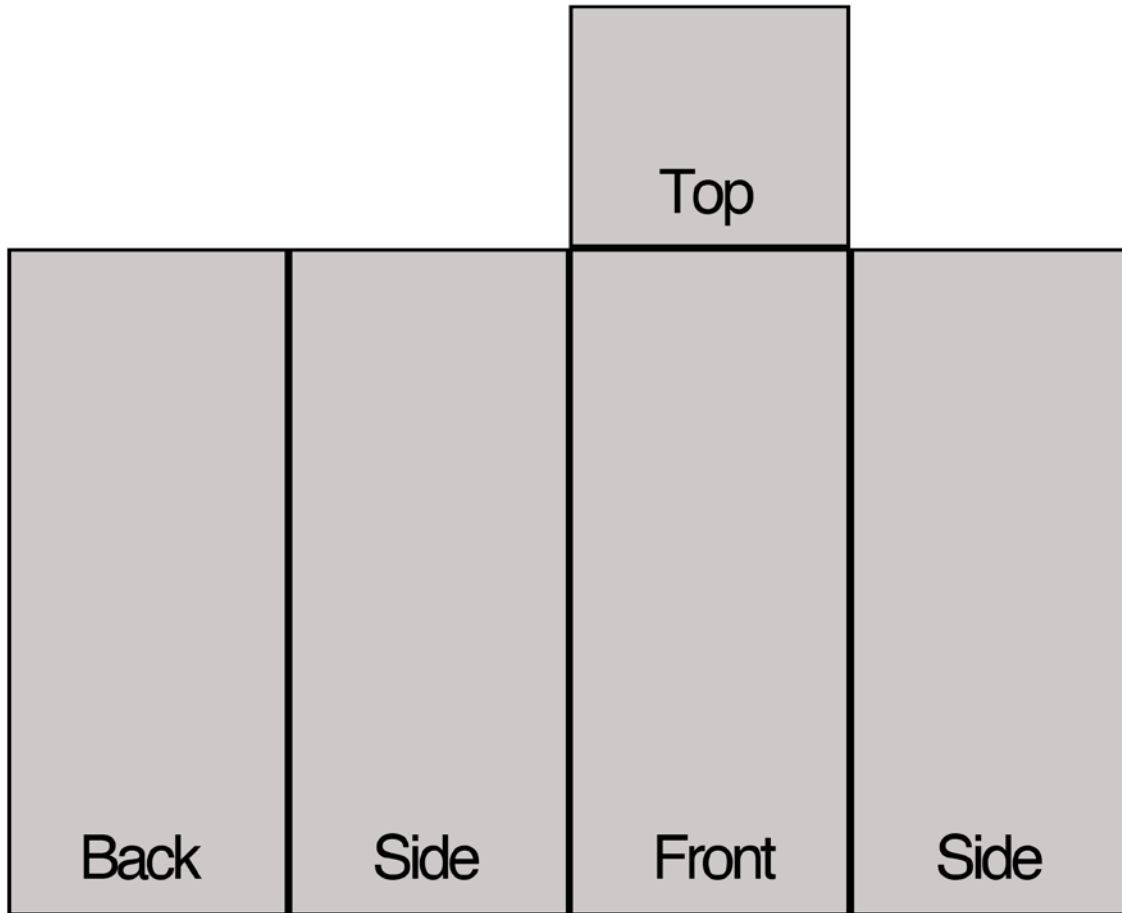

## REFERENCE 3

### Utility Box Splayed View Template

Use this or a similar template for your design

The **Front** side is the side facing the main road, for example if a box is located at the corner of Manhattan Beach Blvd and Highland Ave, the Front is the side facing Manhattan Beach Blvd; the **Back** is the side facing away from the main street, inland toward the block.

For Utility Boxes with other than a flat top, feel free to create and use a more accurate template.