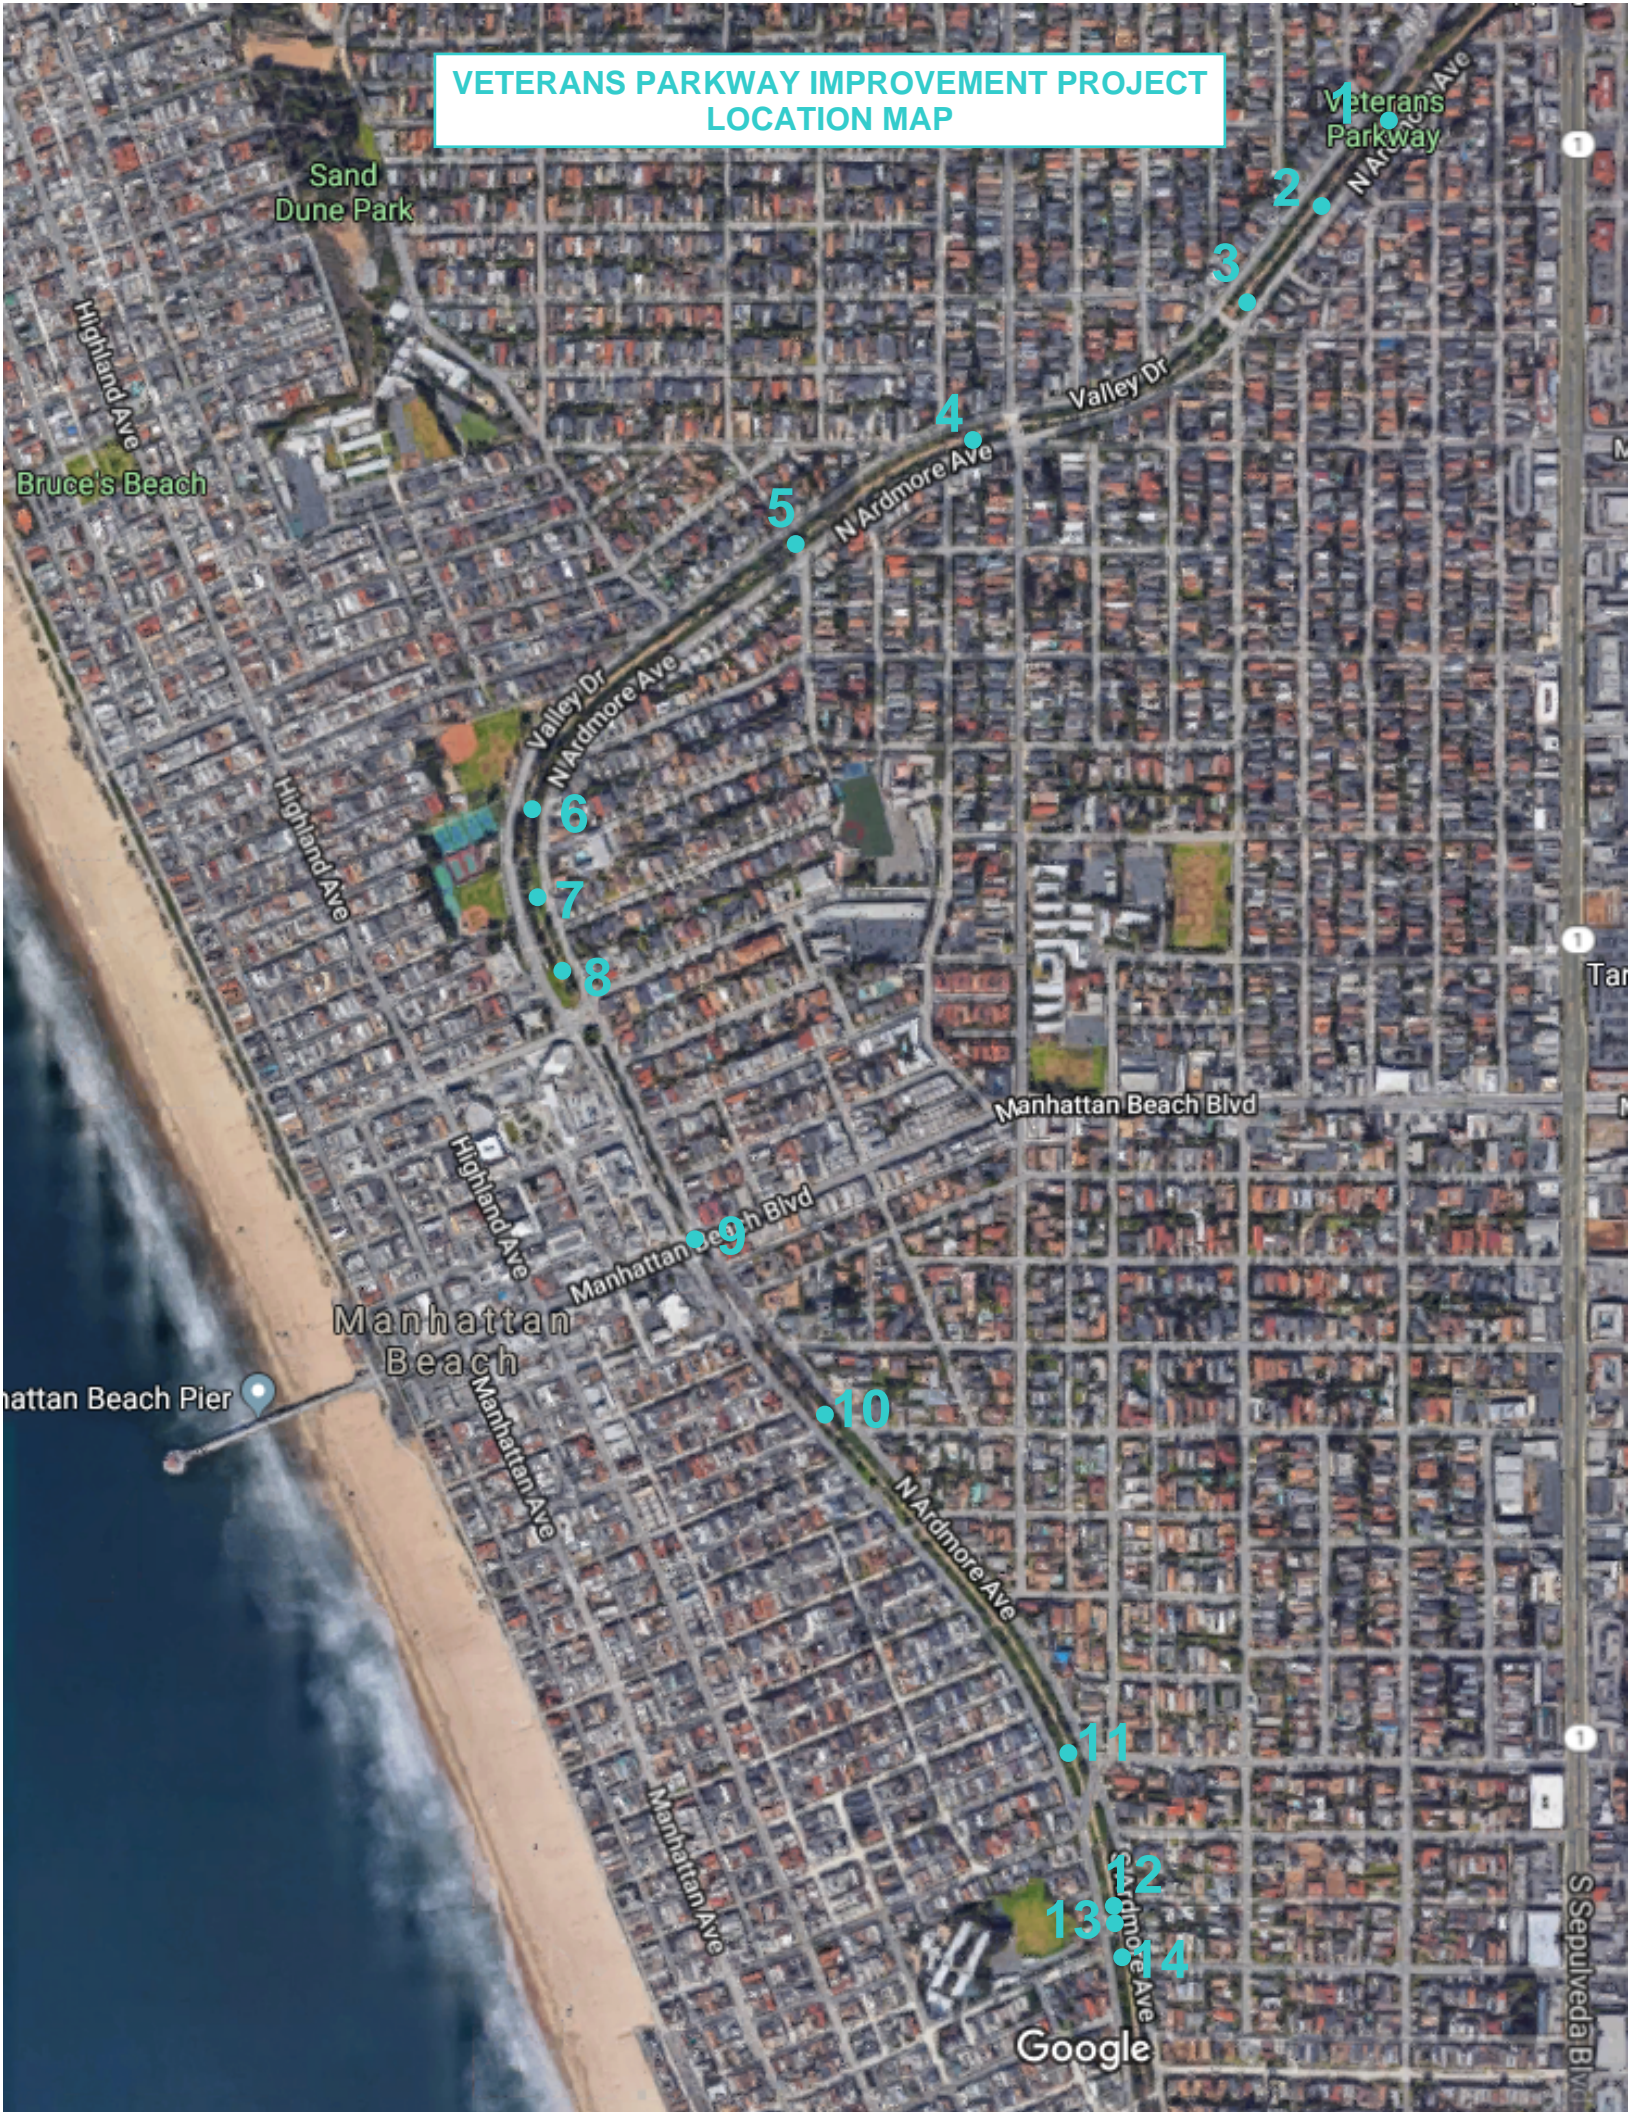

# VETERANS PARKWAY IMPROVEMENT PROJECT LOCATION MAP

Sand Dune Park

Bruce's Beach

Veterans Parkway

Highland Ave

Highland Ave

Manhattan Beach

Manhattan Beach Blvd

Manhattan Beach Blvd

Manhattan Ave

Manhattan Ave

Google

S Sepulveda Blvd