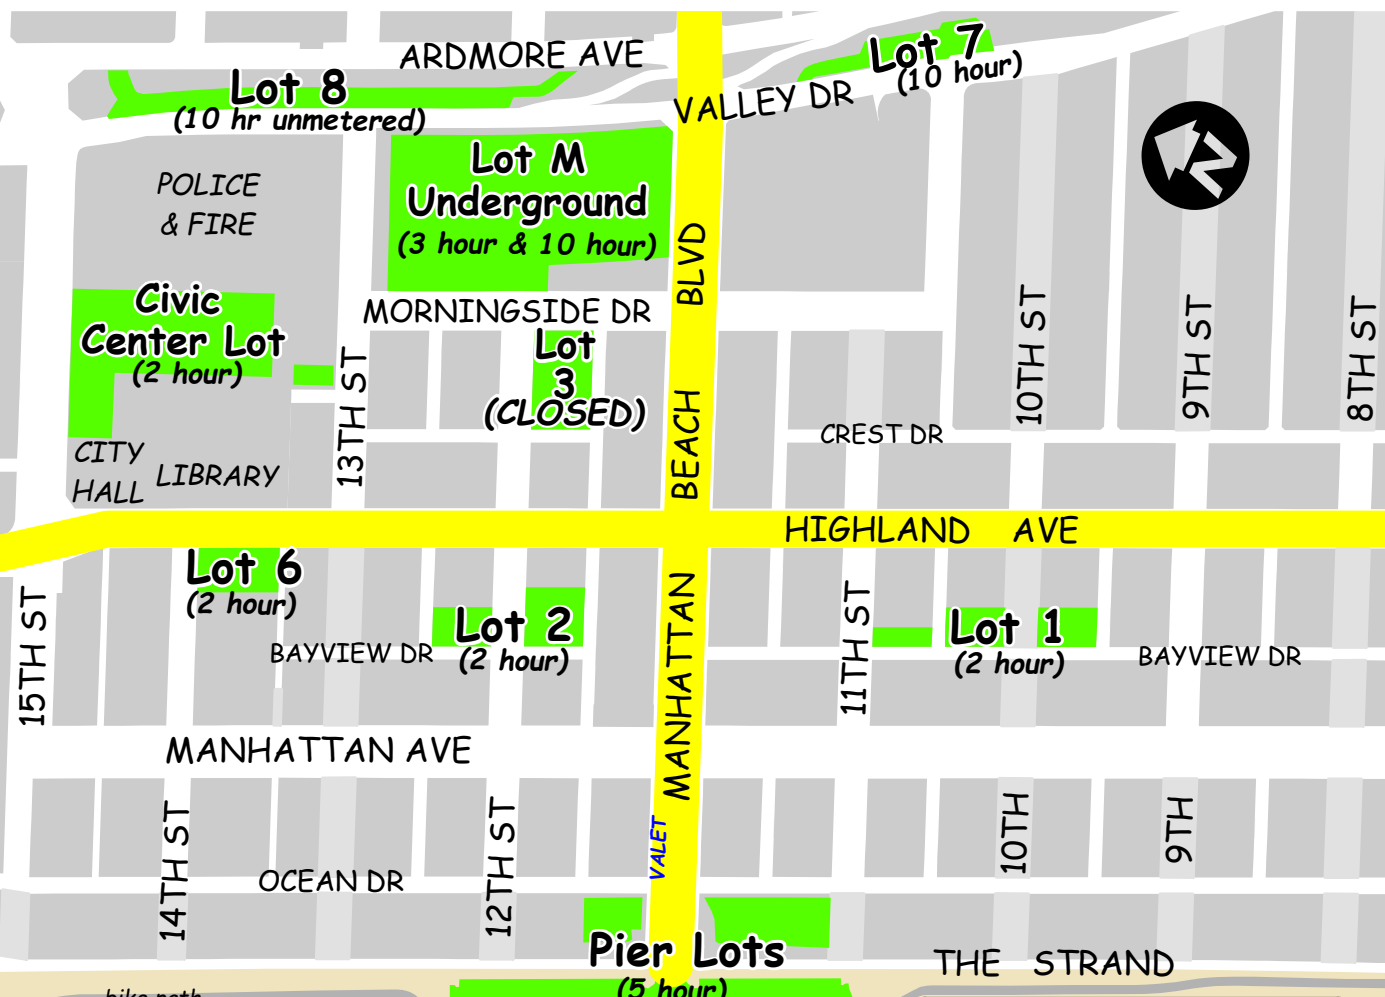

Where To Park In Downtown Manhattan Beach

City Lot Meters \$2.00 per hour,
 Time limits vary, 8a.m. to 9p.m.
 Pier Lot meters \$2.50 per hour.
 5-hr limit 6a.m. to 9:30p.m.

TO PIER &
 ROUNDHOUSE

rates effective
 03/16/2021

Street Meters
 \$2.00 per hour
 2-hr limit 8a.m. to 6p.m.
 3-hr limit 6p.m. to 9p.m.