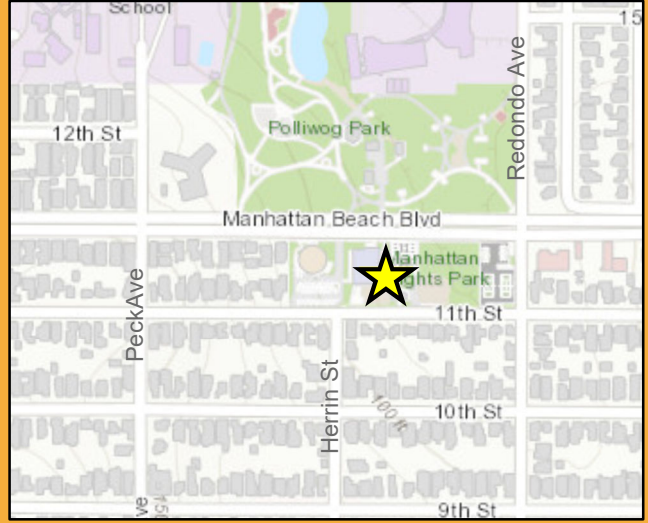

NOVEMBER 3, 2020 ELECTION Vote Centers & Ballot Drop Boxes

★ Vote Centers

Hours of Operation for In-Person Voting:

- 10:00 AM to 7:00 PM on October 30 - November 2
- 7:00 AM to 8:00 PM on Election Day (November 3)
(if you are in line by 8:00 PM on Election Day, you will still be given the opportunity to vote)

**Joslyn Community Center Auditorium
Ocean Banquet Hall
1601 N Valley Drive**

**Manhattan Heights Community
Center Auditorium
Mt. Whitney Banquet Hall
1600 Manhattan Beach Boulevard**

★ 24-Hour Drop Boxes

Available from October 5 until 8:00PM on November 3.

**Manhattan Beach Library
North Entrance
1320 Highland Avenue**

**Manhattan Beach Art Center
South-Side Near the Parking Lot
1560 Manhattan Beach Boulevard**