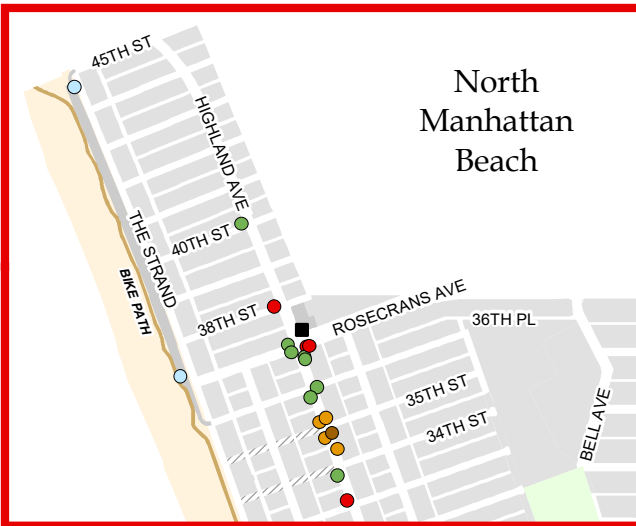

City of Manhattan Beach Bicycle Parking Locations

Total = 87 Locations

Rack	● A	● C	● E	● G	● I	■ K
Types:	● B	● D	● F	● H	● J	