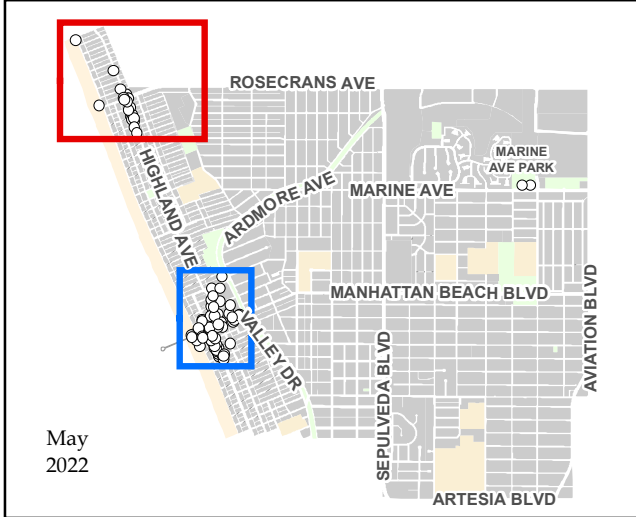

City of Manhattan Beach Bicycle Parking Locations

Total = 87 Locations

Rack	● A	● C	● E	● G	● I	■ K
Types:	● B	● D	● F	● H	● J	