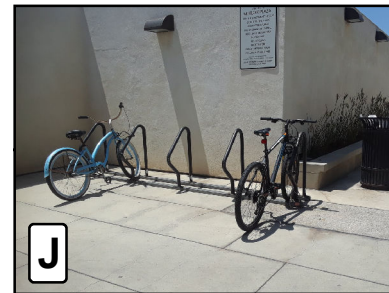

City of Manhattan Beach Bicycle Parking Locations

Total = 87 Locations

Rack	● A	● C	● E	● G	● I	■ K
Types:	● B	● D	● F	● H	● J	