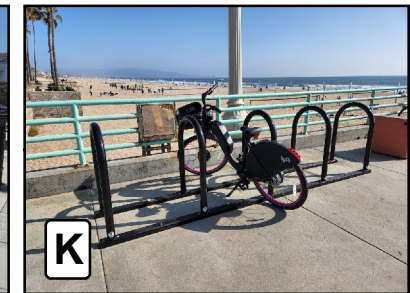

City of Manhattan Beach Bicycle Parking Locations

Total = 87 Locations

Rack	● A	● C	● E	● G	● I	■ K
Types:	● B	● D	● F	● H	● J	