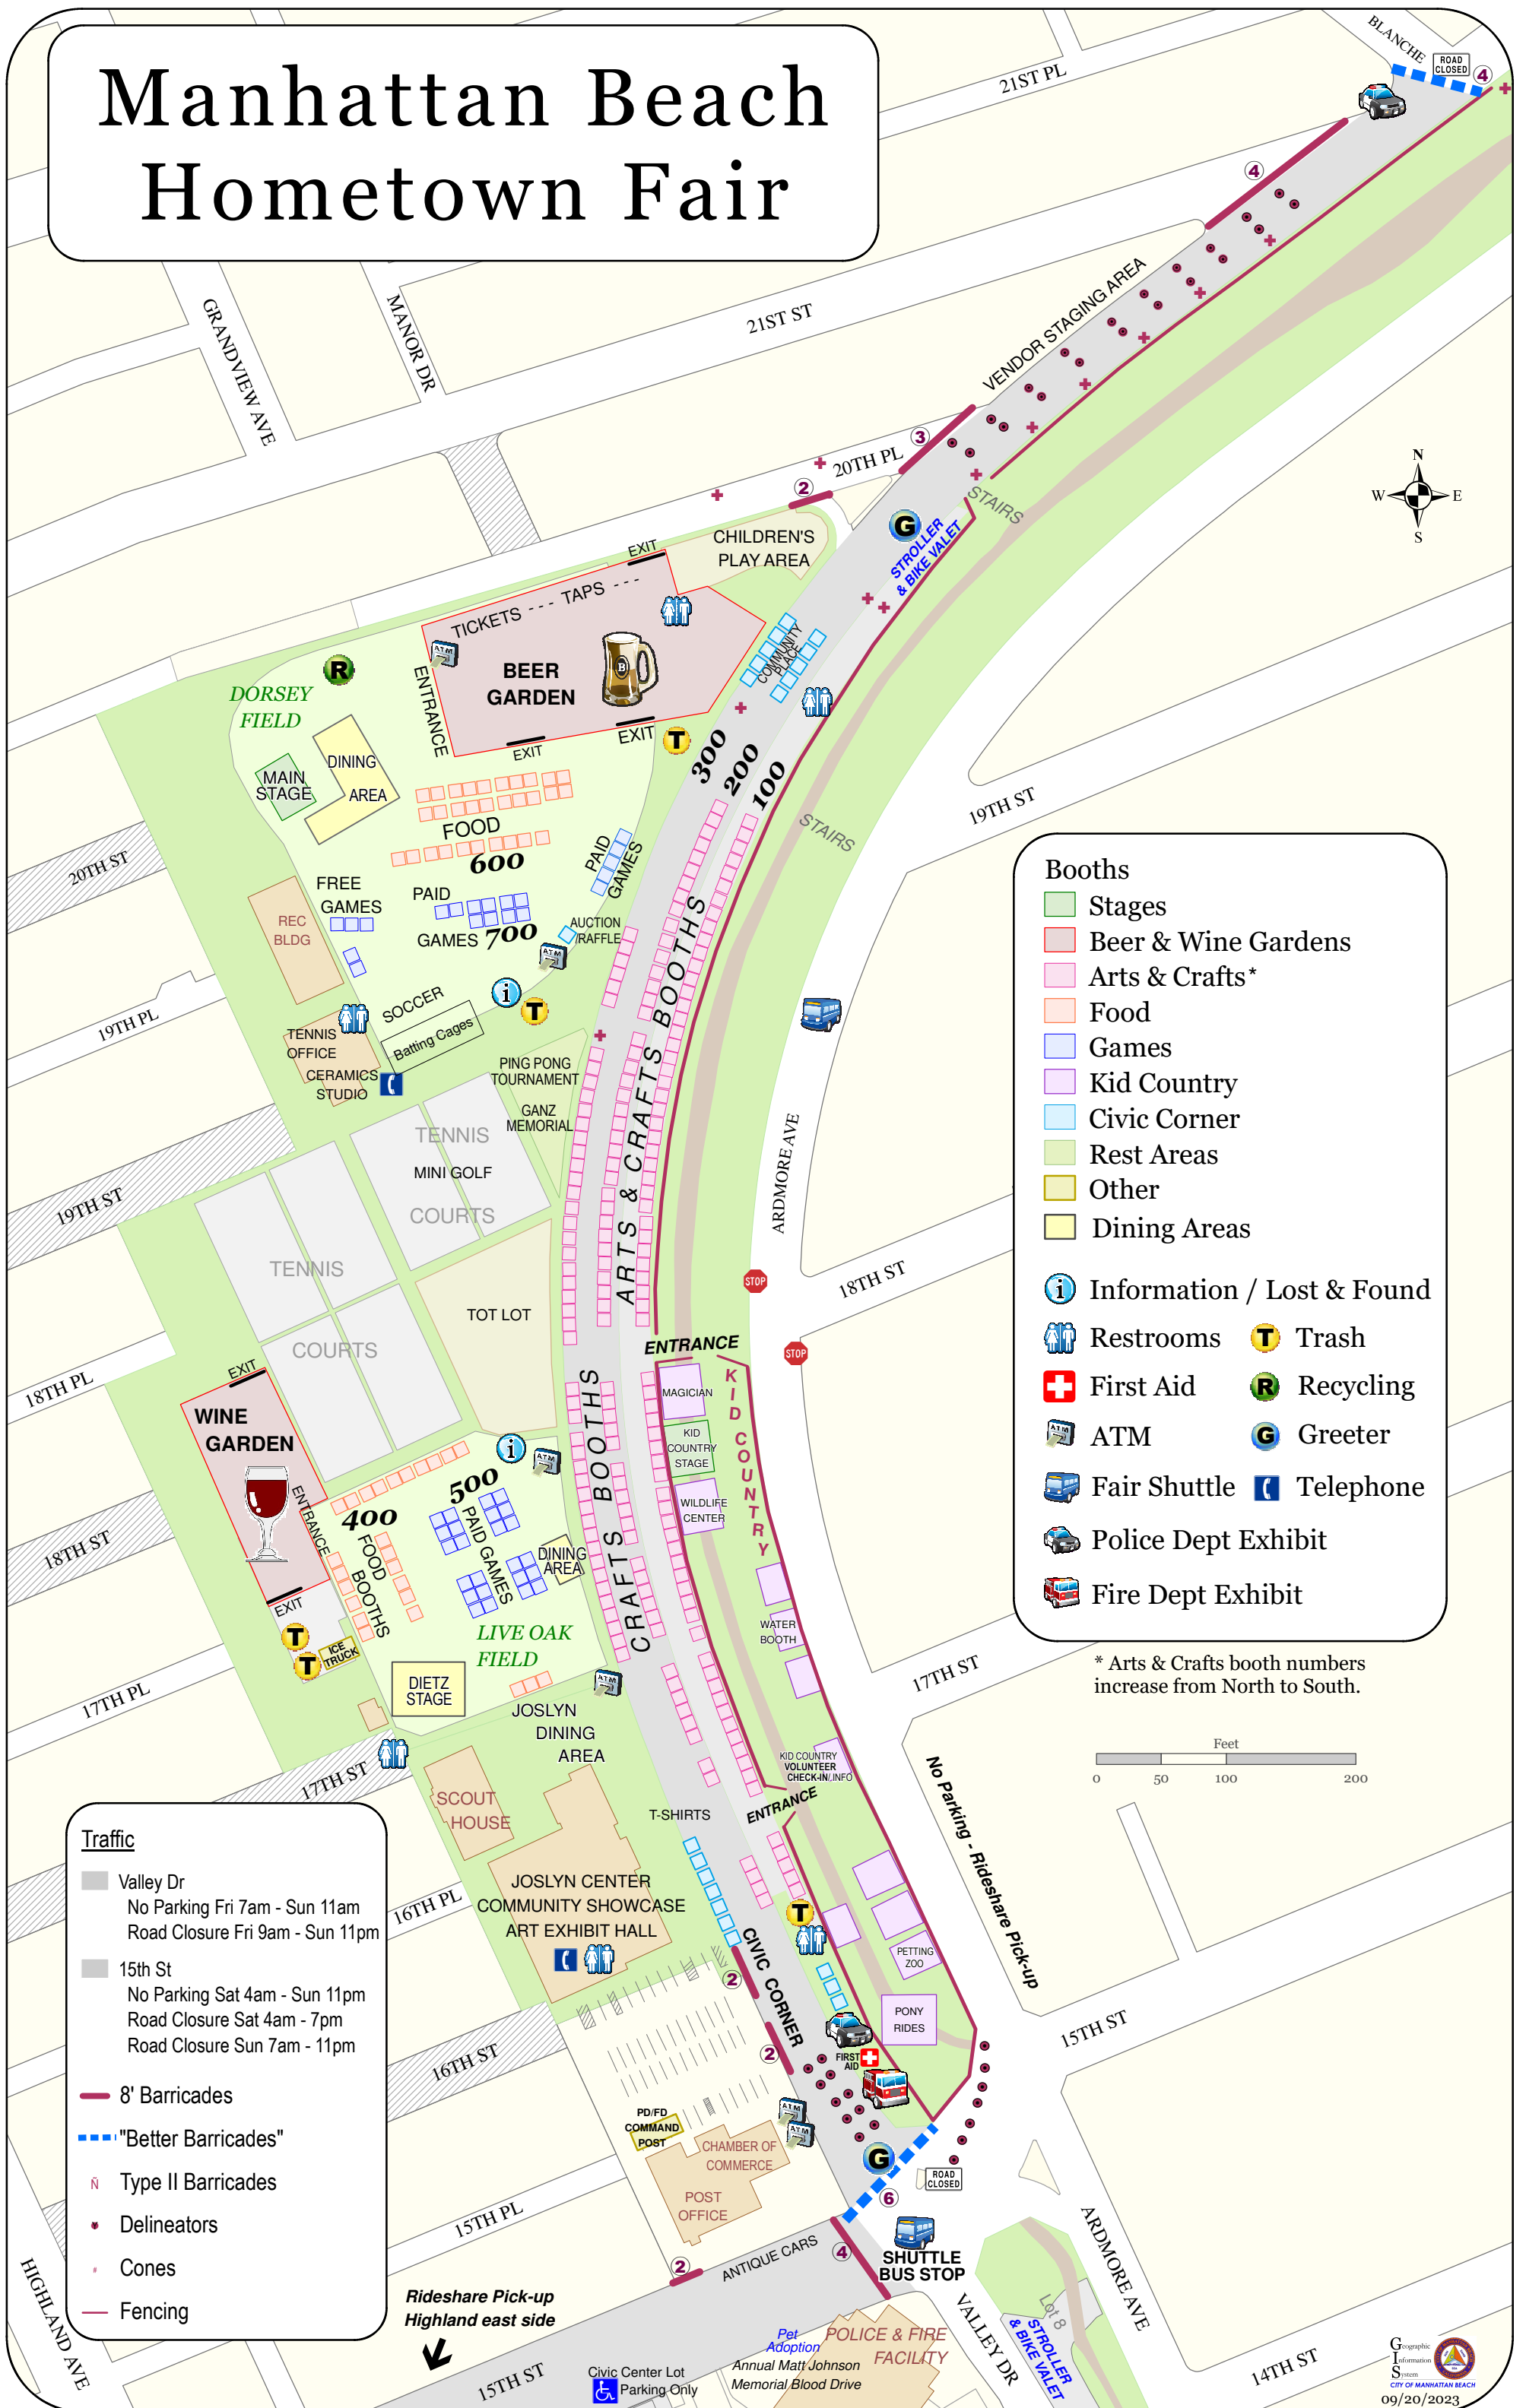

Manhattan Beach Hometown Fair

Booths

- Stages
- Beer & Wine Gardens
- Arts & Crafts*
- Food
- Games
- Kid Country
- Civic Corner
- Rest Areas
- Other
- Dining Areas

Services & Amenities

- i Information / Lost & Found
- ♿ Restrooms
- + First Aid
- ATM ATM
- bus Fair Shuttle
- 🚒 Police Dept Exhibit
- 🚒 Fire Dept Exhibit
- T Trash
- R Recycling
- G Greeter
- ☎ Telephone

Traffic

- Valley Dr
No Parking Fri 7am - Sun 11am
Road Closure Fri 9am - Sun 11pm
- 15th St
No Parking Sat 4am - Sun 11pm
Road Closure Sat 4am - 7pm
Road Closure Sun 7am - 11pm
- 8' Barricades
- "Better Barricades"
- N Type II Barricades
- Delineators
- Cones
- Fencing

Rideshare Pick-up
Highland east side