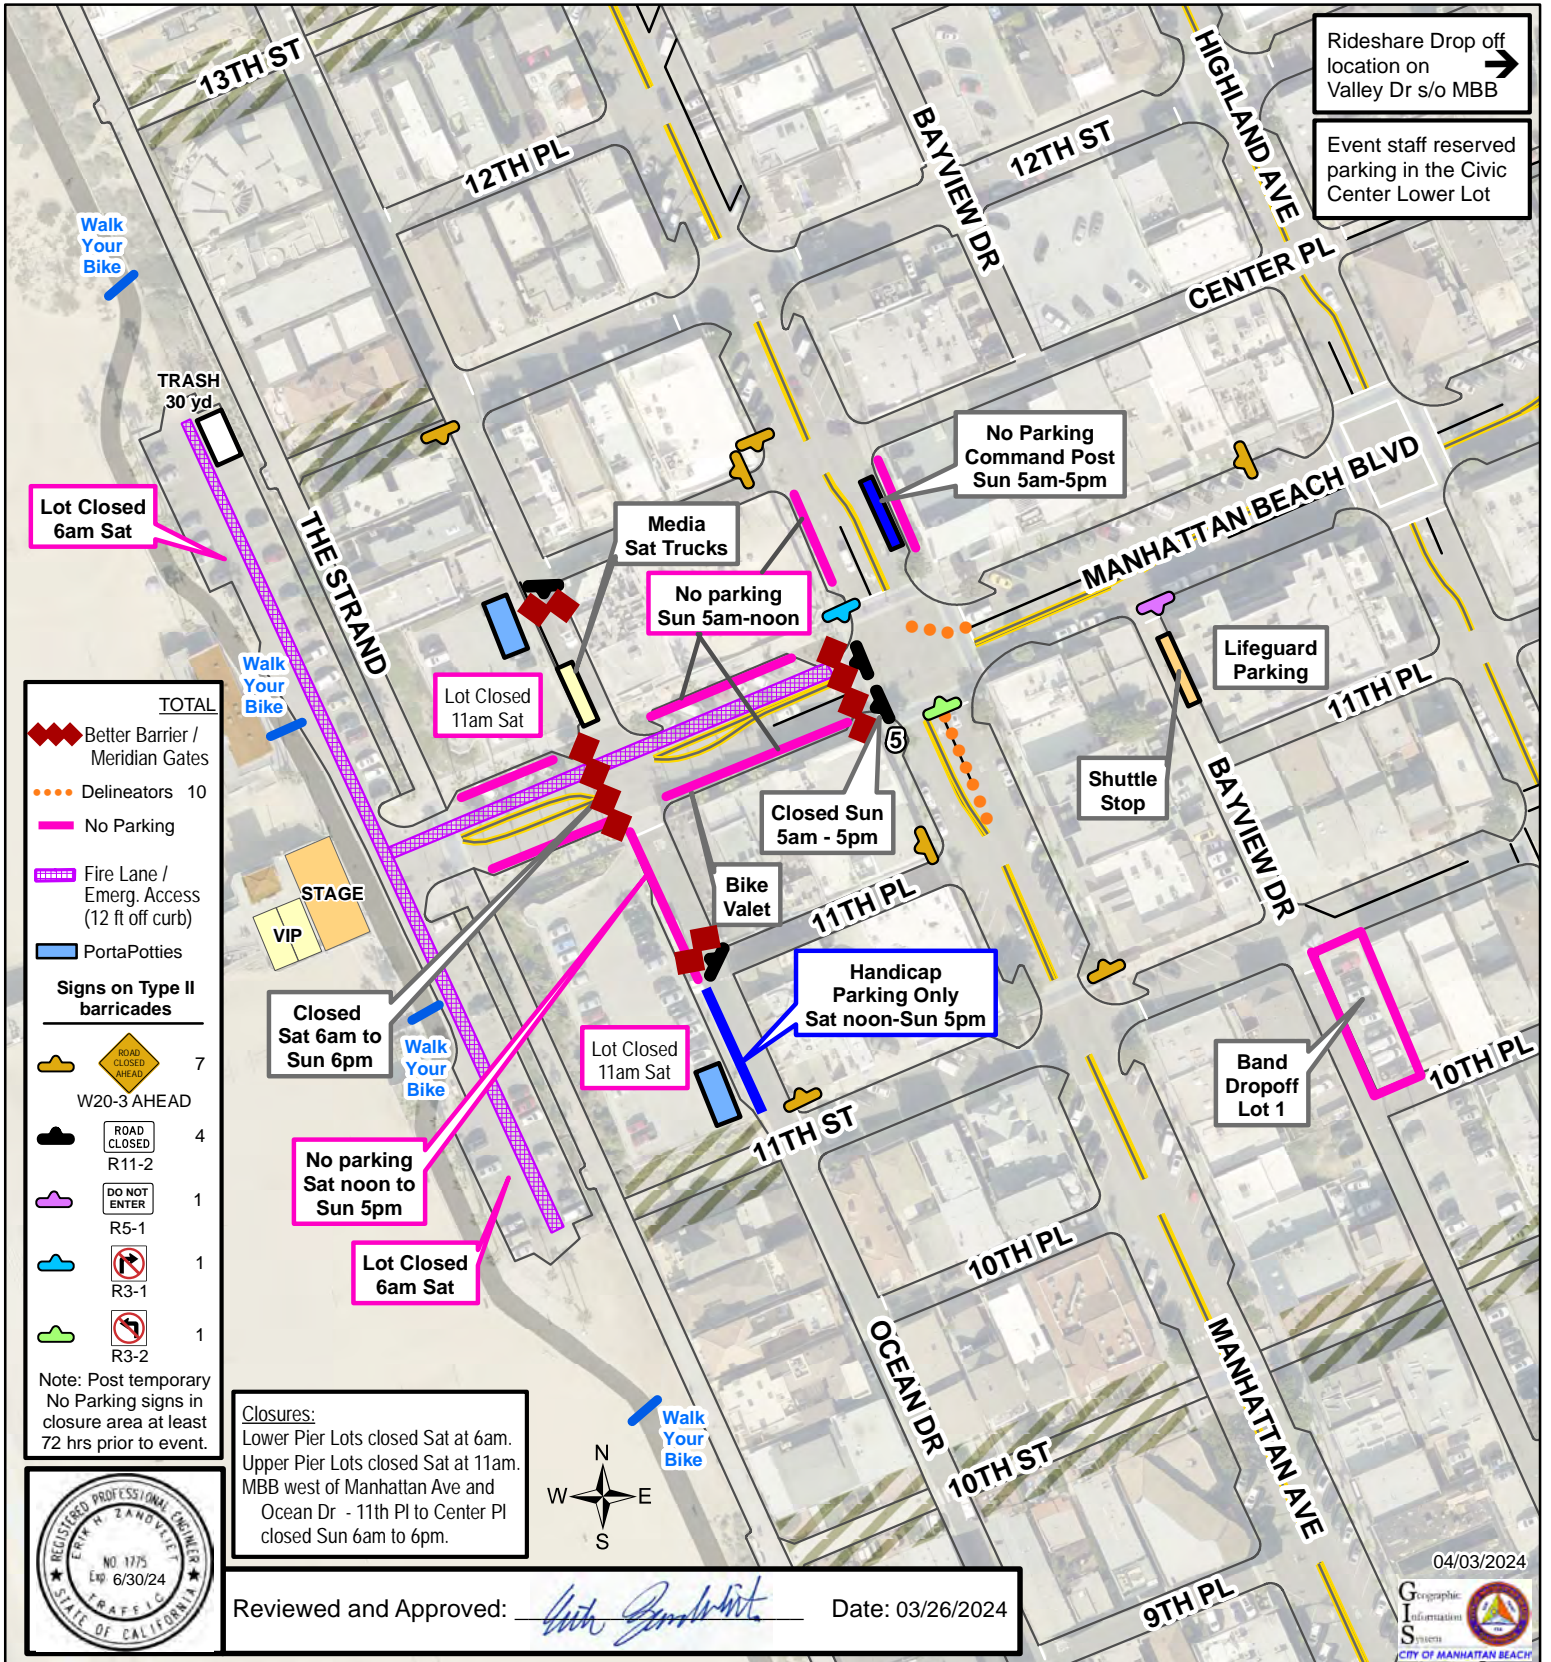

TOUR DE PIER

MANHATTAN BEACH

Rideshare Drop off location on Valley Dr s/o MBB →

Event staff reserved parking in the Civic Center Lower Lot

No Parking Command Post Sun 5am-5pm

No parking Sun 5am-noon

Closed Sun 5am - 5pm

Handicap Parking Only Sat noon-Sun 5pm

Lifeguard Parking

Shuttle Stop

Band Dropoff Lot 1

Lot Closed 6am Sat

Lot Closed 11am Sat

Lot Closed 11am Sat

No parking Sat noon to Sun 5pm

Lot Closed 6am Sat

Closed Sat 6am to Sun 6pm

- TOTAL**
- ◆◆◆ Better Barrier / Meridian Gates
 - Delineators 10
 - No Parking
 - ▨ Fire Lane / Emerg. Access (12 ft off curb)
 - ▭ PortaPotties
- Signs on Type II barricades**
- ◆ ROAD CLOSED AHEAD 7
 - W20-3 AHEAD
 - ◆ ROAD CLOSED R11-2 4
 - ◆ DO NOT ENTER R5-1 1
 - ◆ R3-1 1
 - ◆ R3-2 1

Note: Post temporary No Parking signs in closure area at least 72 hrs prior to event.

Closures:
 Lower Pier Lots closed Sat at 6am.
 Upper Pier Lots closed Sat at 11am.
 MBB west of Manhattan Ave and Ocean Dr - 11th Pl to Center Pl closed Sun 6am to 6pm.