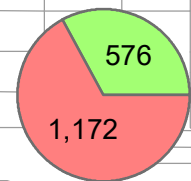

TOTAL

Voter turnout = 52.08%

4100012A

4100040A

4100034A

* Official results provided by Los Angeles County Registrar-Recorder's Office