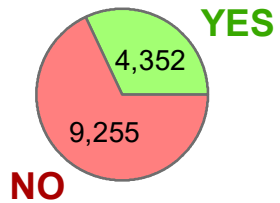

City of Manhattan Beach

June 7, 2022 Special Municipal Election

*Measure A - Official Results**

4100050A

4100061A

4100028A

4100005A

4100017A

TOTAL

Voter turnout = 52.08%

4100012A

4100040A

4100034A

* Official results provided by Los Angeles County Registrar-Recorder's Office