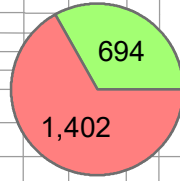

City of Manhattan Beach

June 7, 2022 Special Municipal Election

*Measure A - Official Results**

4100050A

4100061A

4100028A

4100005A

4100017A

TOTAL

Voter turnout = 52.08%

4100012A

4100040A

4100034A

* Official results provided by Los Angeles County Registrar-Recorder's Office