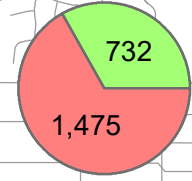

City of Manhattan Beach

June 7, 2022 Special Municipal Election

*Measure A - Official Results**

4100050A

4100061A

4100028A

4100005A

4100017A

TOTAL

Voter turnout = 52.08%

4100012A

4100040A

4100034A

* Official results provided by Los Angeles County Registrar-Recorder's Office