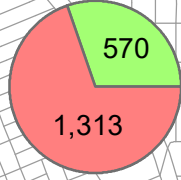

TOTAL

Voter turnout = 52.08%

4100012A

4100040A

4100034A

* Official results provided by Los Angeles County Registrar-Recorder's Office