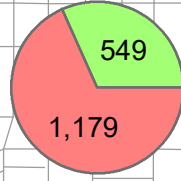

City of Manhattan Beach

June 7, 2022 Special Municipal Election

*Measure A - Official Results**

4100050A

4100061A

4100028A

4100005A

4100017A

TOTAL

Voter turnout = 52.08%

4100012A

4100040A

4100034A

* Official results provided by Los Angeles County Registrar-Recorder's Office