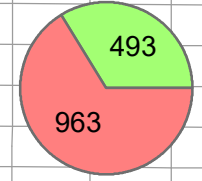

TOTAL

Voter turnout = 52.08%

4100012A

4100040A

4100034A

* Official results provided by Los Angeles County Registrar-Recorder's Office