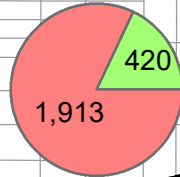

4100017A

TOTAL

Voter turnout = 68.28%

4100014A

4100040A

4100034A

* Official results provided by Los Angeles County Registrar-Recorder's Office

City of Manhattan Beach

November 8, 2022 General Municipal Election

*Measure MB - Official Results**

4100050A

4100061A

4100028A

4100005A

4100017A

TOTAL

Voter turnout = 68.28%

4100014A

4100040A

4100034A

* Official results provided by Los Angeles County Registrar-Recorder's Office