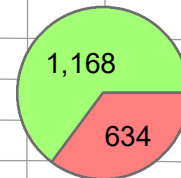

4100017A

TOTAL

Voter turnout = 68.28%

4100014A

4100040A

4100034A

* Official results provided by Los Angeles County Registrar-Recorder's Office

City of Manhattan Beach

November 8, 2022 General Municipal Election

*Measure MB - Official Results**

4100050A

4100061A

4100028A

4100005A

4100017A

TOTAL