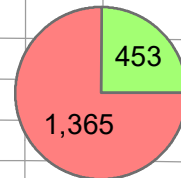

4100017A

TOTAL

Voter turnout = 68.28%

4100014A

4100040A

4100034A

* Official results provided by Los Angeles County Registrar-Recorder's Office

City of Manhattan Beach

November 8, 2022 General Municipal Election

*Measure MB - Official Results**

4100050A

4100061A

4100028A

4100005A

4100017A

TOTAL

Voter turnout = 68.28%

4100014A

4100040A

4100034A

* Official results provided by Los Angeles County Registrar-Recorder's Office