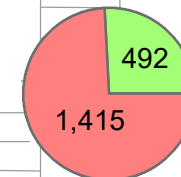

Voter turnout = 68.28%

4100014A

4100040A

4100034A

* Official results provided by Los Angeles County Registrar-Recorder's Office