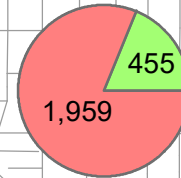

4100017A

TOTAL

Voter turnout = 68.28%

4100014A

4100040A

4100034A

* Official results provided by Los Angeles County Registrar-Recorder's Office

City of Manhattan Beach

November 8, 2022 General Municipal Election

*Measure MB - Official Results**

4100050A

4100061A

4100028A

4100005A

4100017A

TOTAL

Voter turnout = 68.28%

4100014A

4100040A

4100034A

* Official results provided by Los Angeles County Registrar-Recorder's Office