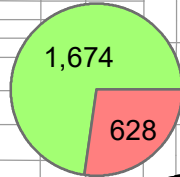

** Elected to the City Council

City of Manhattan Beach

November 8, 2022 General Municipal Election

Measure V - Official Results*

4100050A

4100061A

4100028A

4100005A

4100017A

TOTAL

Voter turnout = 68.28%

4100014A

4100040A

4100034A

* Official results provided by Los Angeles County Registrar-Recorder's Office

City of Manhattan Beach