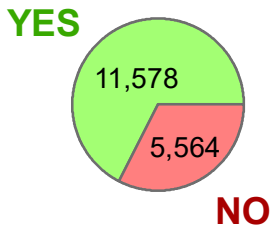

4100017A

TOTAL

Voter turnout = 68.28%

4100014A

4100040A

4100034A

* Official results provided by Los Angeles County Registrar-Recorder's Office

City of Manhattan Beach