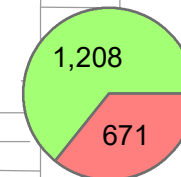

4100017A

TOTAL

Voter turnout = 68.28%

4100014A

4100040A

4100034A

* Official results provided by Los Angeles County Registrar-Recorder's Office

City of Manhattan Beach

November 8, 2022 General Municipal Election

*Measure MB - Official Results**

4100050A

4100061A

4100028A

4100005A

4100017A

TOTAL