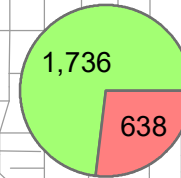

4100017A

TOTAL

Voter turnout = 68.28%

4100014A

4100040A

4100034A

* Official results provided by Los Angeles County Registrar-Recorder's Office

City of Manhattan Beach