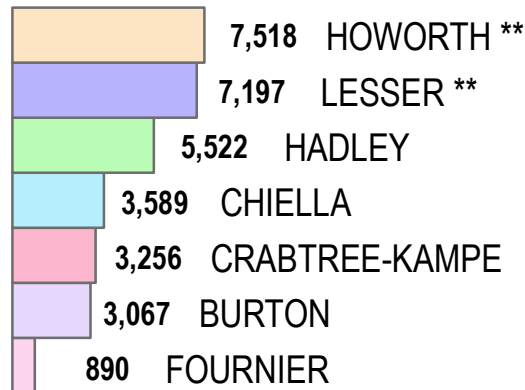

City of Manhattan Beach

November 8, 2022 General Municipal Election

City Council - Official Results*

TOTAL

Voter turnout = 68.28%

* Official results provided by Los Angeles County Registrar-Recorder's Office

** Elected to the City Council

City of Manhattan Beach

November 8, 2022 General Municipal Election

Measure V - Official Results*

4100050A

4100061A

4100028A

4100005A

4100017A

TOTAL

Voter turnout = 68.28%

4100014A

4100040A

4100034A

* Official results provided by Los Angeles County Registrar-Recorder's Office

City of Manhattan Beach