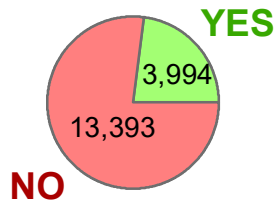

November 8, 2022 General Municipal Election

*Measure MB - Official Results**

4100050A

4100061A

4100028A

4100005A

4100017A

TOTAL

Voter turnout = 68.28%

4100014A

4100040A

4100034A

* Official results provided by Los Angeles County Registrar-Recorder's Office