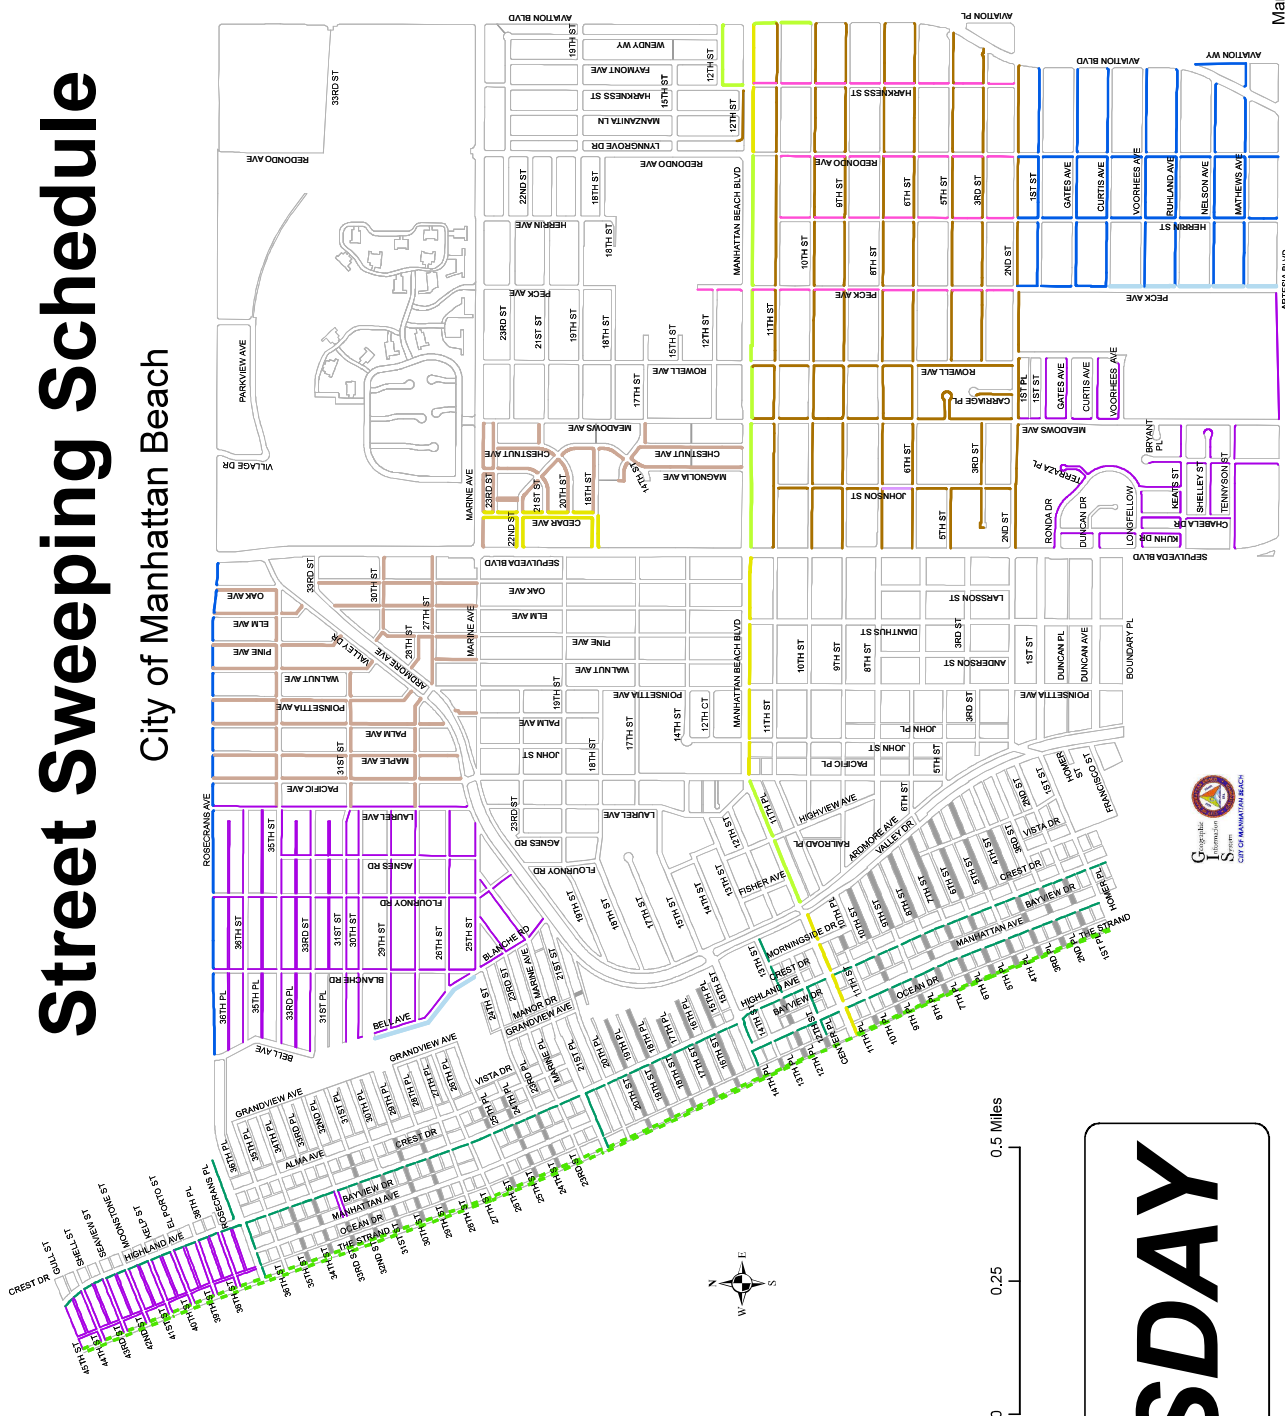

Street Sweeping Schedule

City of Manhattan Beach

—	4 - 6 am
—	6 - 7 am
—	6 - 8 am
- - - -	6:30 - 8 am
—	7 - 8 am
- - - -	7 - 1 pm
—	8 - 9 am
—	8 - 10 am
—	9 - 10 am
—	9 - 11 am
—	9 - 1 pm
—	10 - 12 pm
—	11 - 1 pm
—	12 - 2 pm
—	1 - 3 pm
—	2 - 4 pm
—	3 - 4 pm
- - - -	4 - 4:30 pm
- - - -	4 - 5 pm
—	4 - 6 pm

TUESDAY