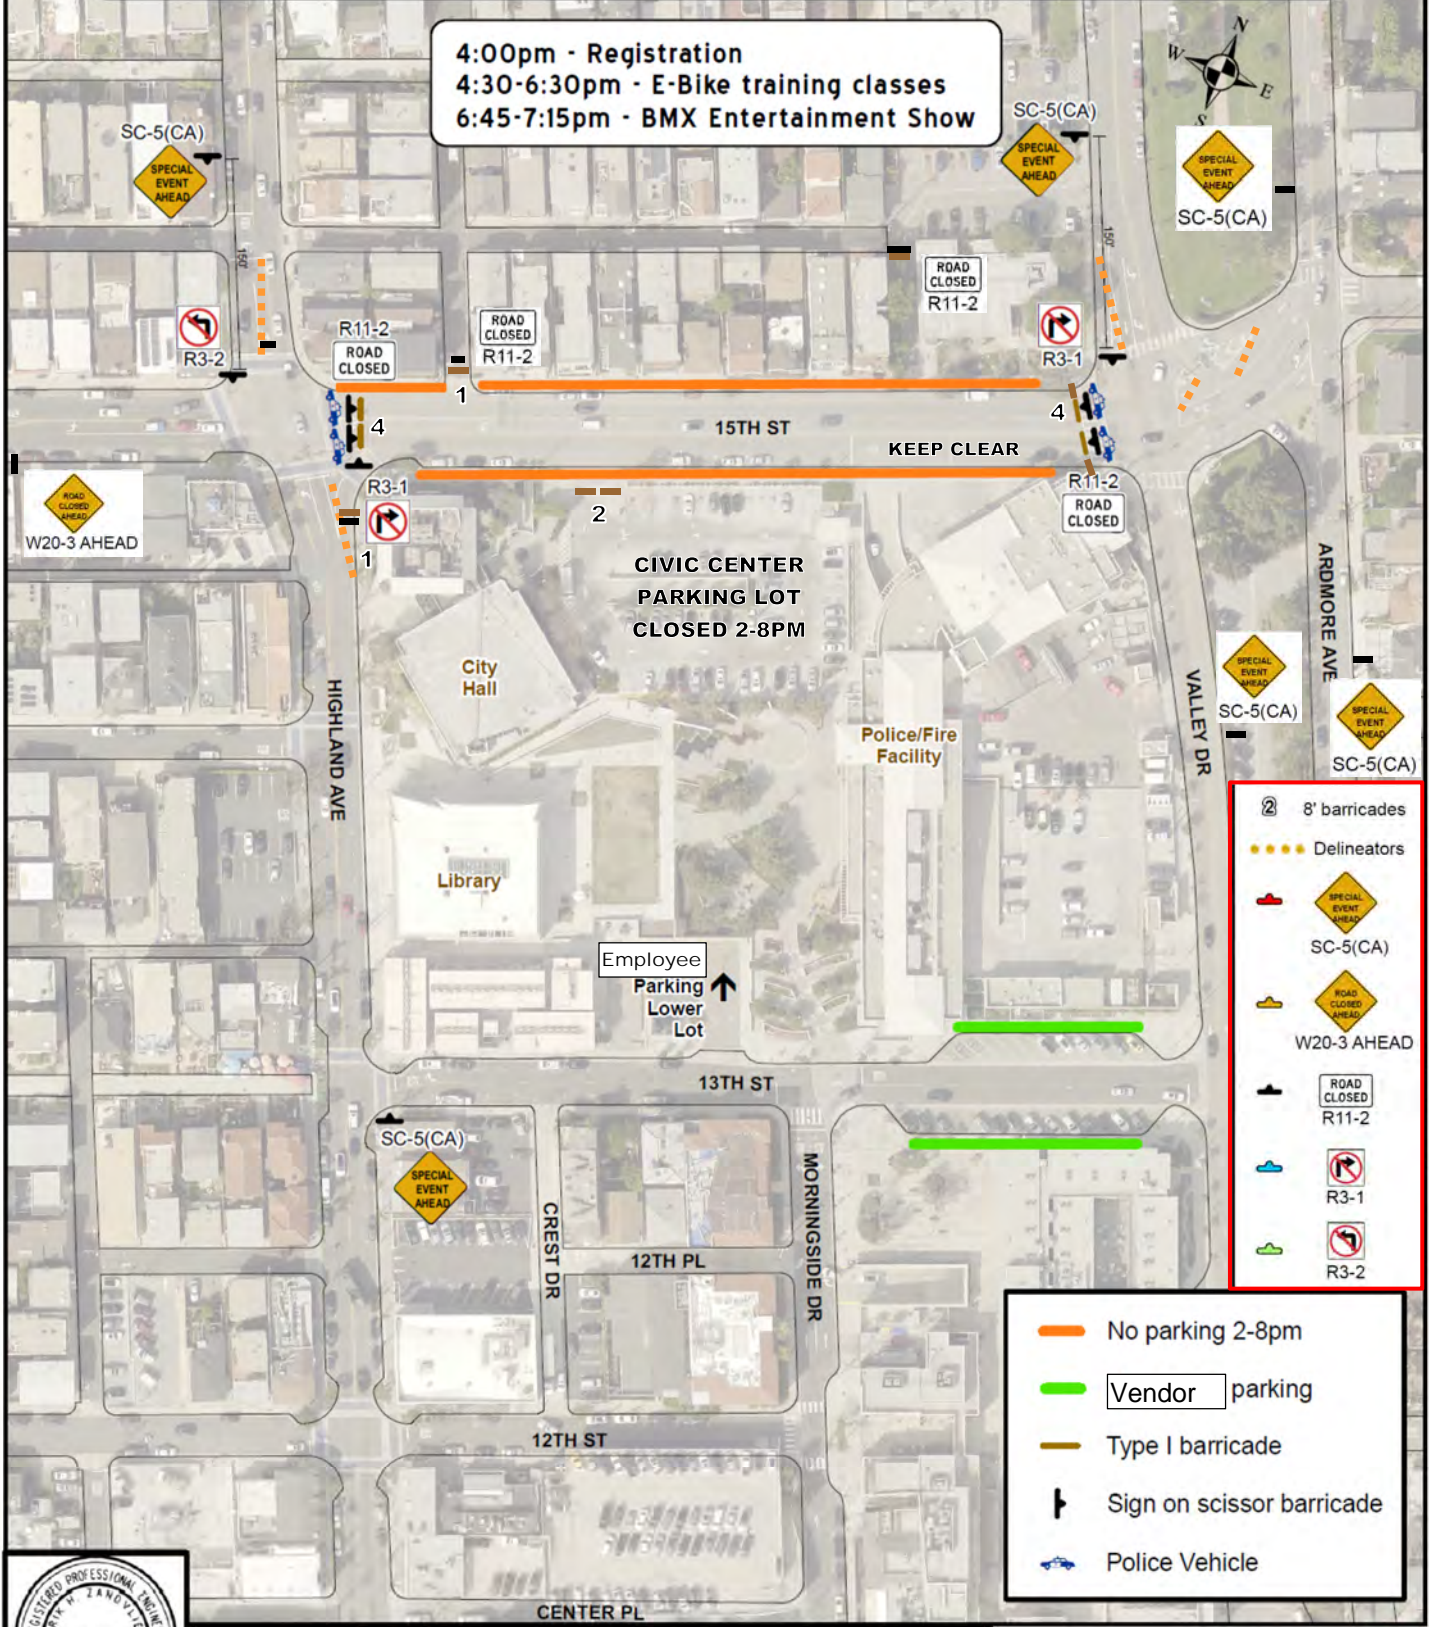

E-Bike Training and BMX Entertainment Show

4:00pm - Registration
 4:30-6:30pm - E-Bike training classes
 6:45-7:15pm - BMX Entertainment Show

- ② 8' barricades
- Delineators
- SPECIAL EVENT AHEAD SC-5(CA)
- ROAD CLOSED AHEAD W20-3 AHEAD
- ROAD CLOSED R11-2
- R3-1
- R3-2

- No parking 2-8pm
- Vendor parking
- Type I barricade
- Sign on scissor barricade
- Police Vehicle

Reviewed and Approved: _____ Date: _____