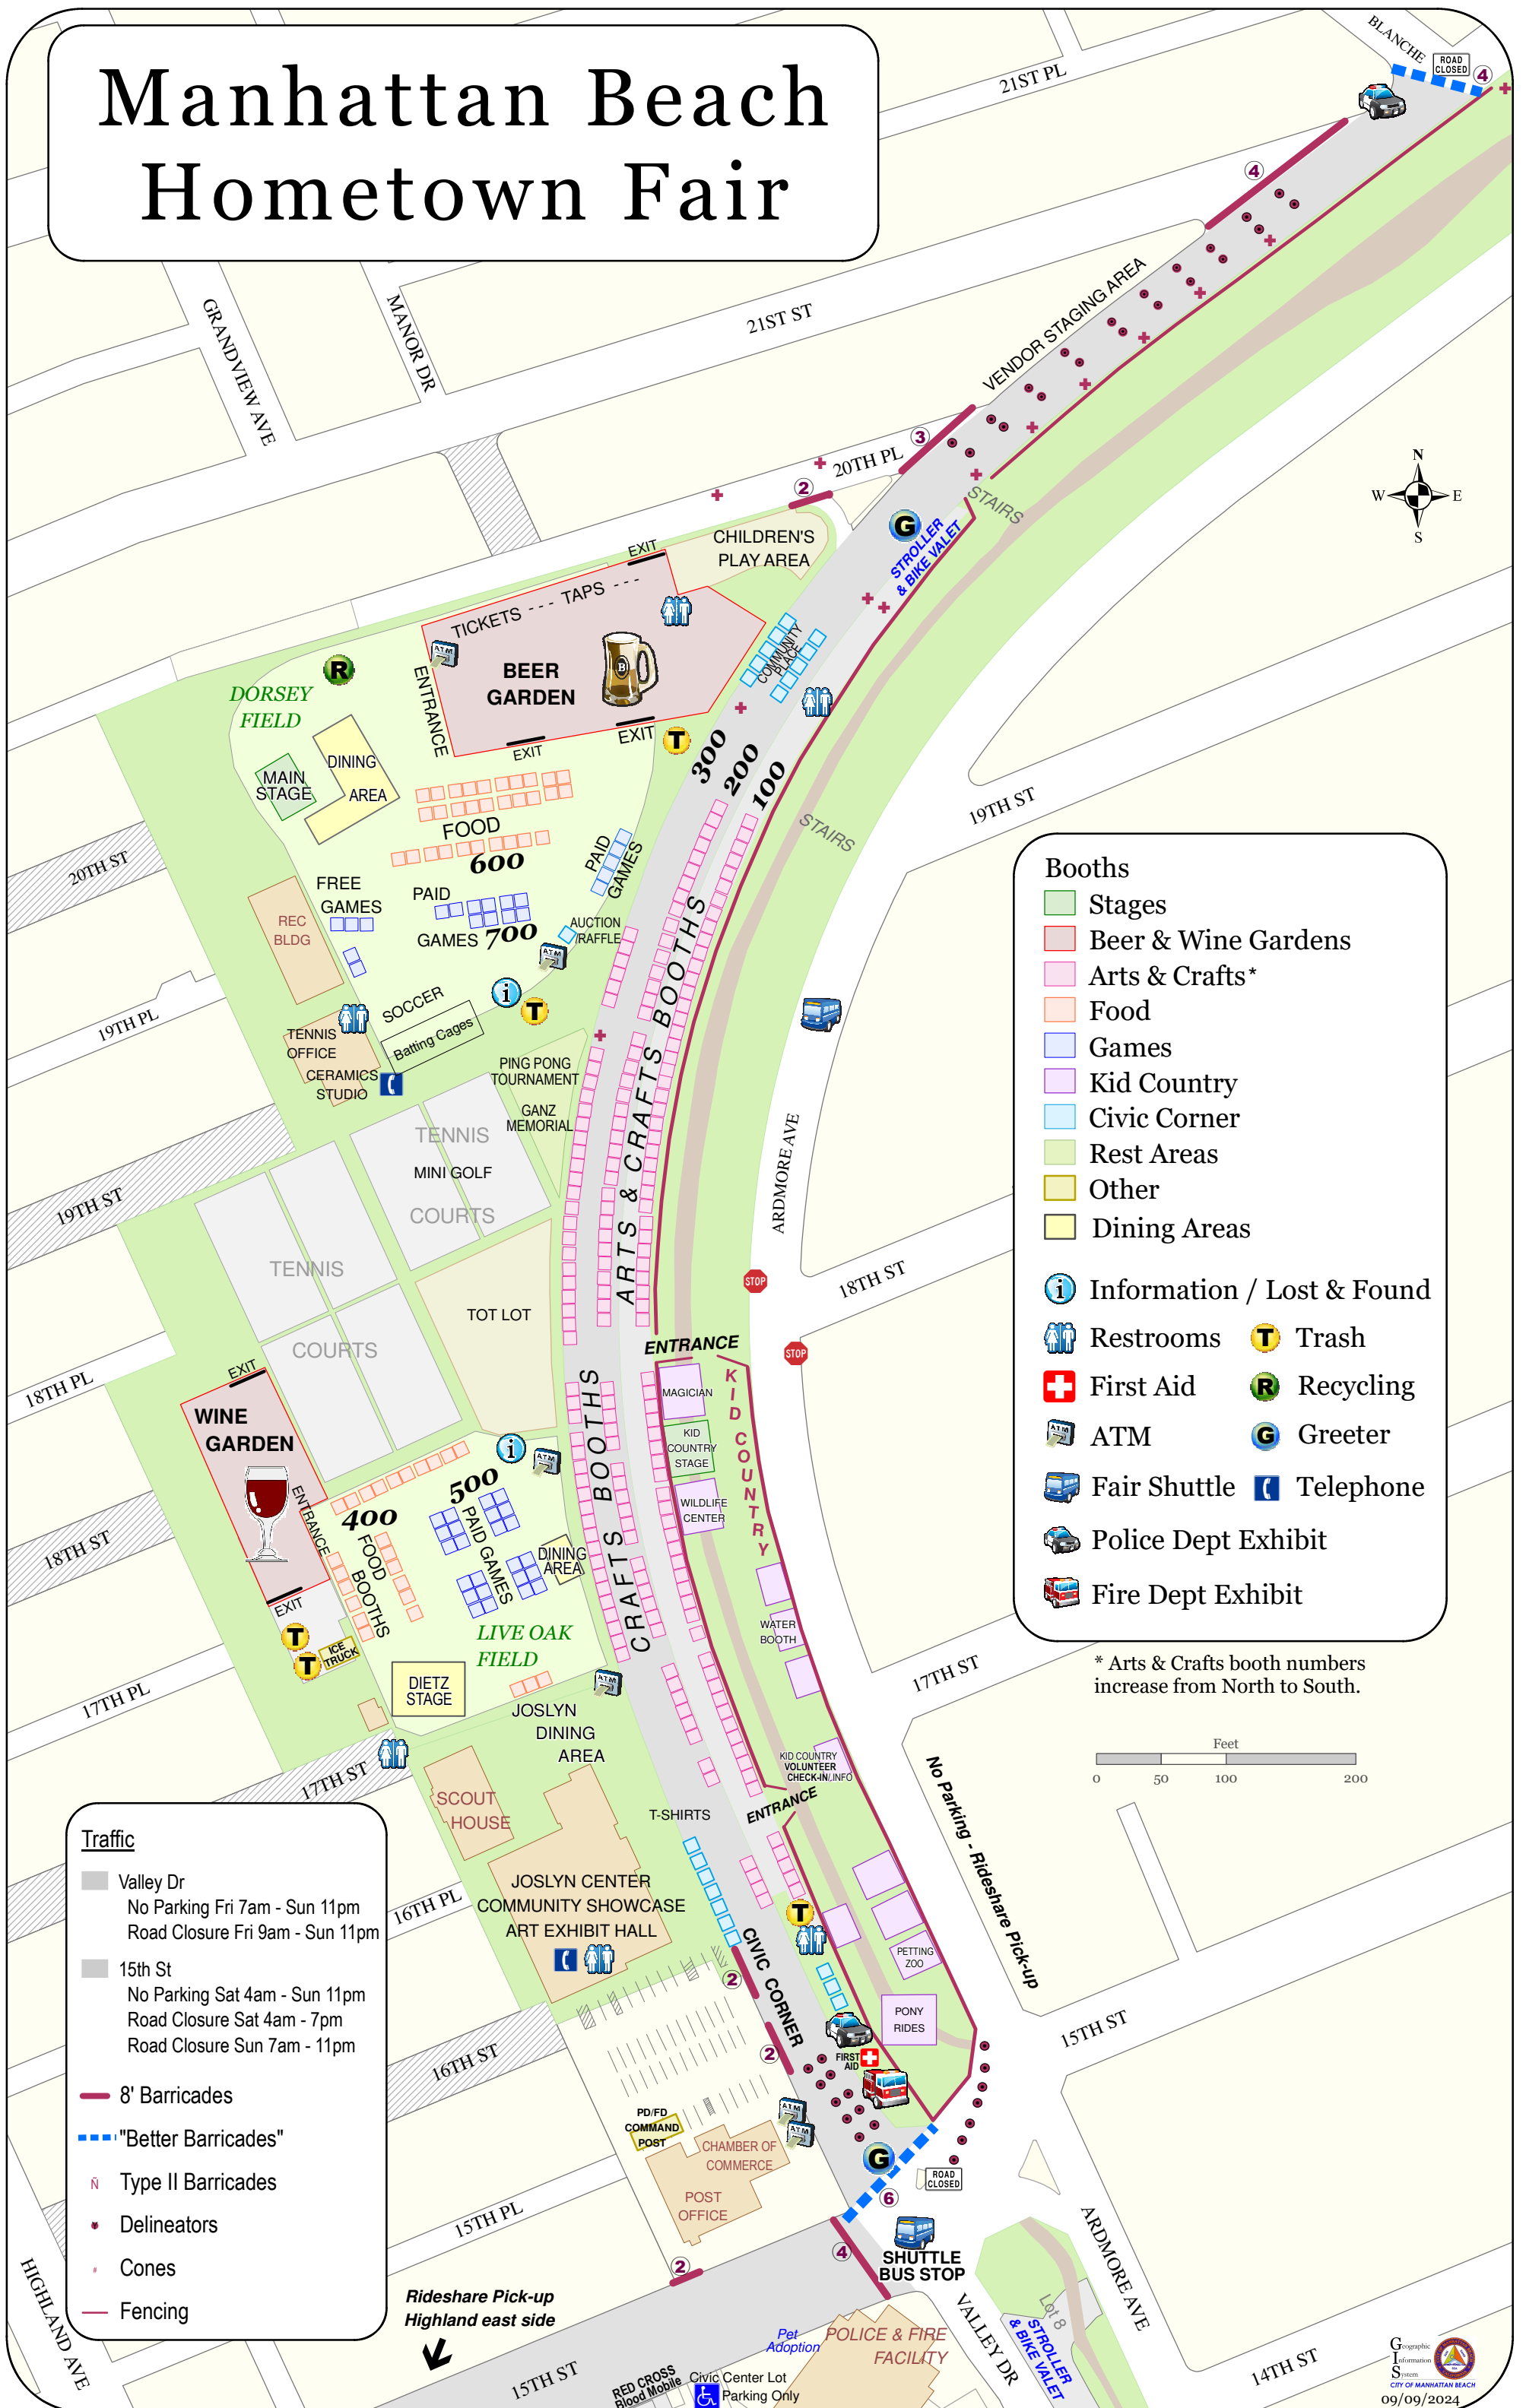

Manhattan Beach Hometown Fair

Booths

- Stages
- Beer & Wine Gardens
- Arts & Crafts*
- Food
- Games
- Kid Country
- Civic Corner
- Rest Areas
- Other
- Dining Areas

Services & Amenities

- i Information / Lost & Found
- ♿ Restrooms
- + First Aid
- ATM ATM
- bus Fair Shuttle
- 🚓 Police Dept Exhibit
- 🚒 Fire Dept Exhibit
- T Trash
- R Recycling
- G Greeter
- ☎ Telephone

Traffic

- Valley Dr
No Parking Fri 7am - Sun 11pm
Road Closure Fri 9am - Sun 11pm
- 15th St
No Parking Sat 4am - Sun 11pm
Road Closure Sat 4am - 7pm
Road Closure Sun 7am - 11pm
- 8' Barricades
- "Better Barricades"
- N Type II Barricades
- Delineators
- Cones
- Fencing

Rideshare Pick-up
Highland east side