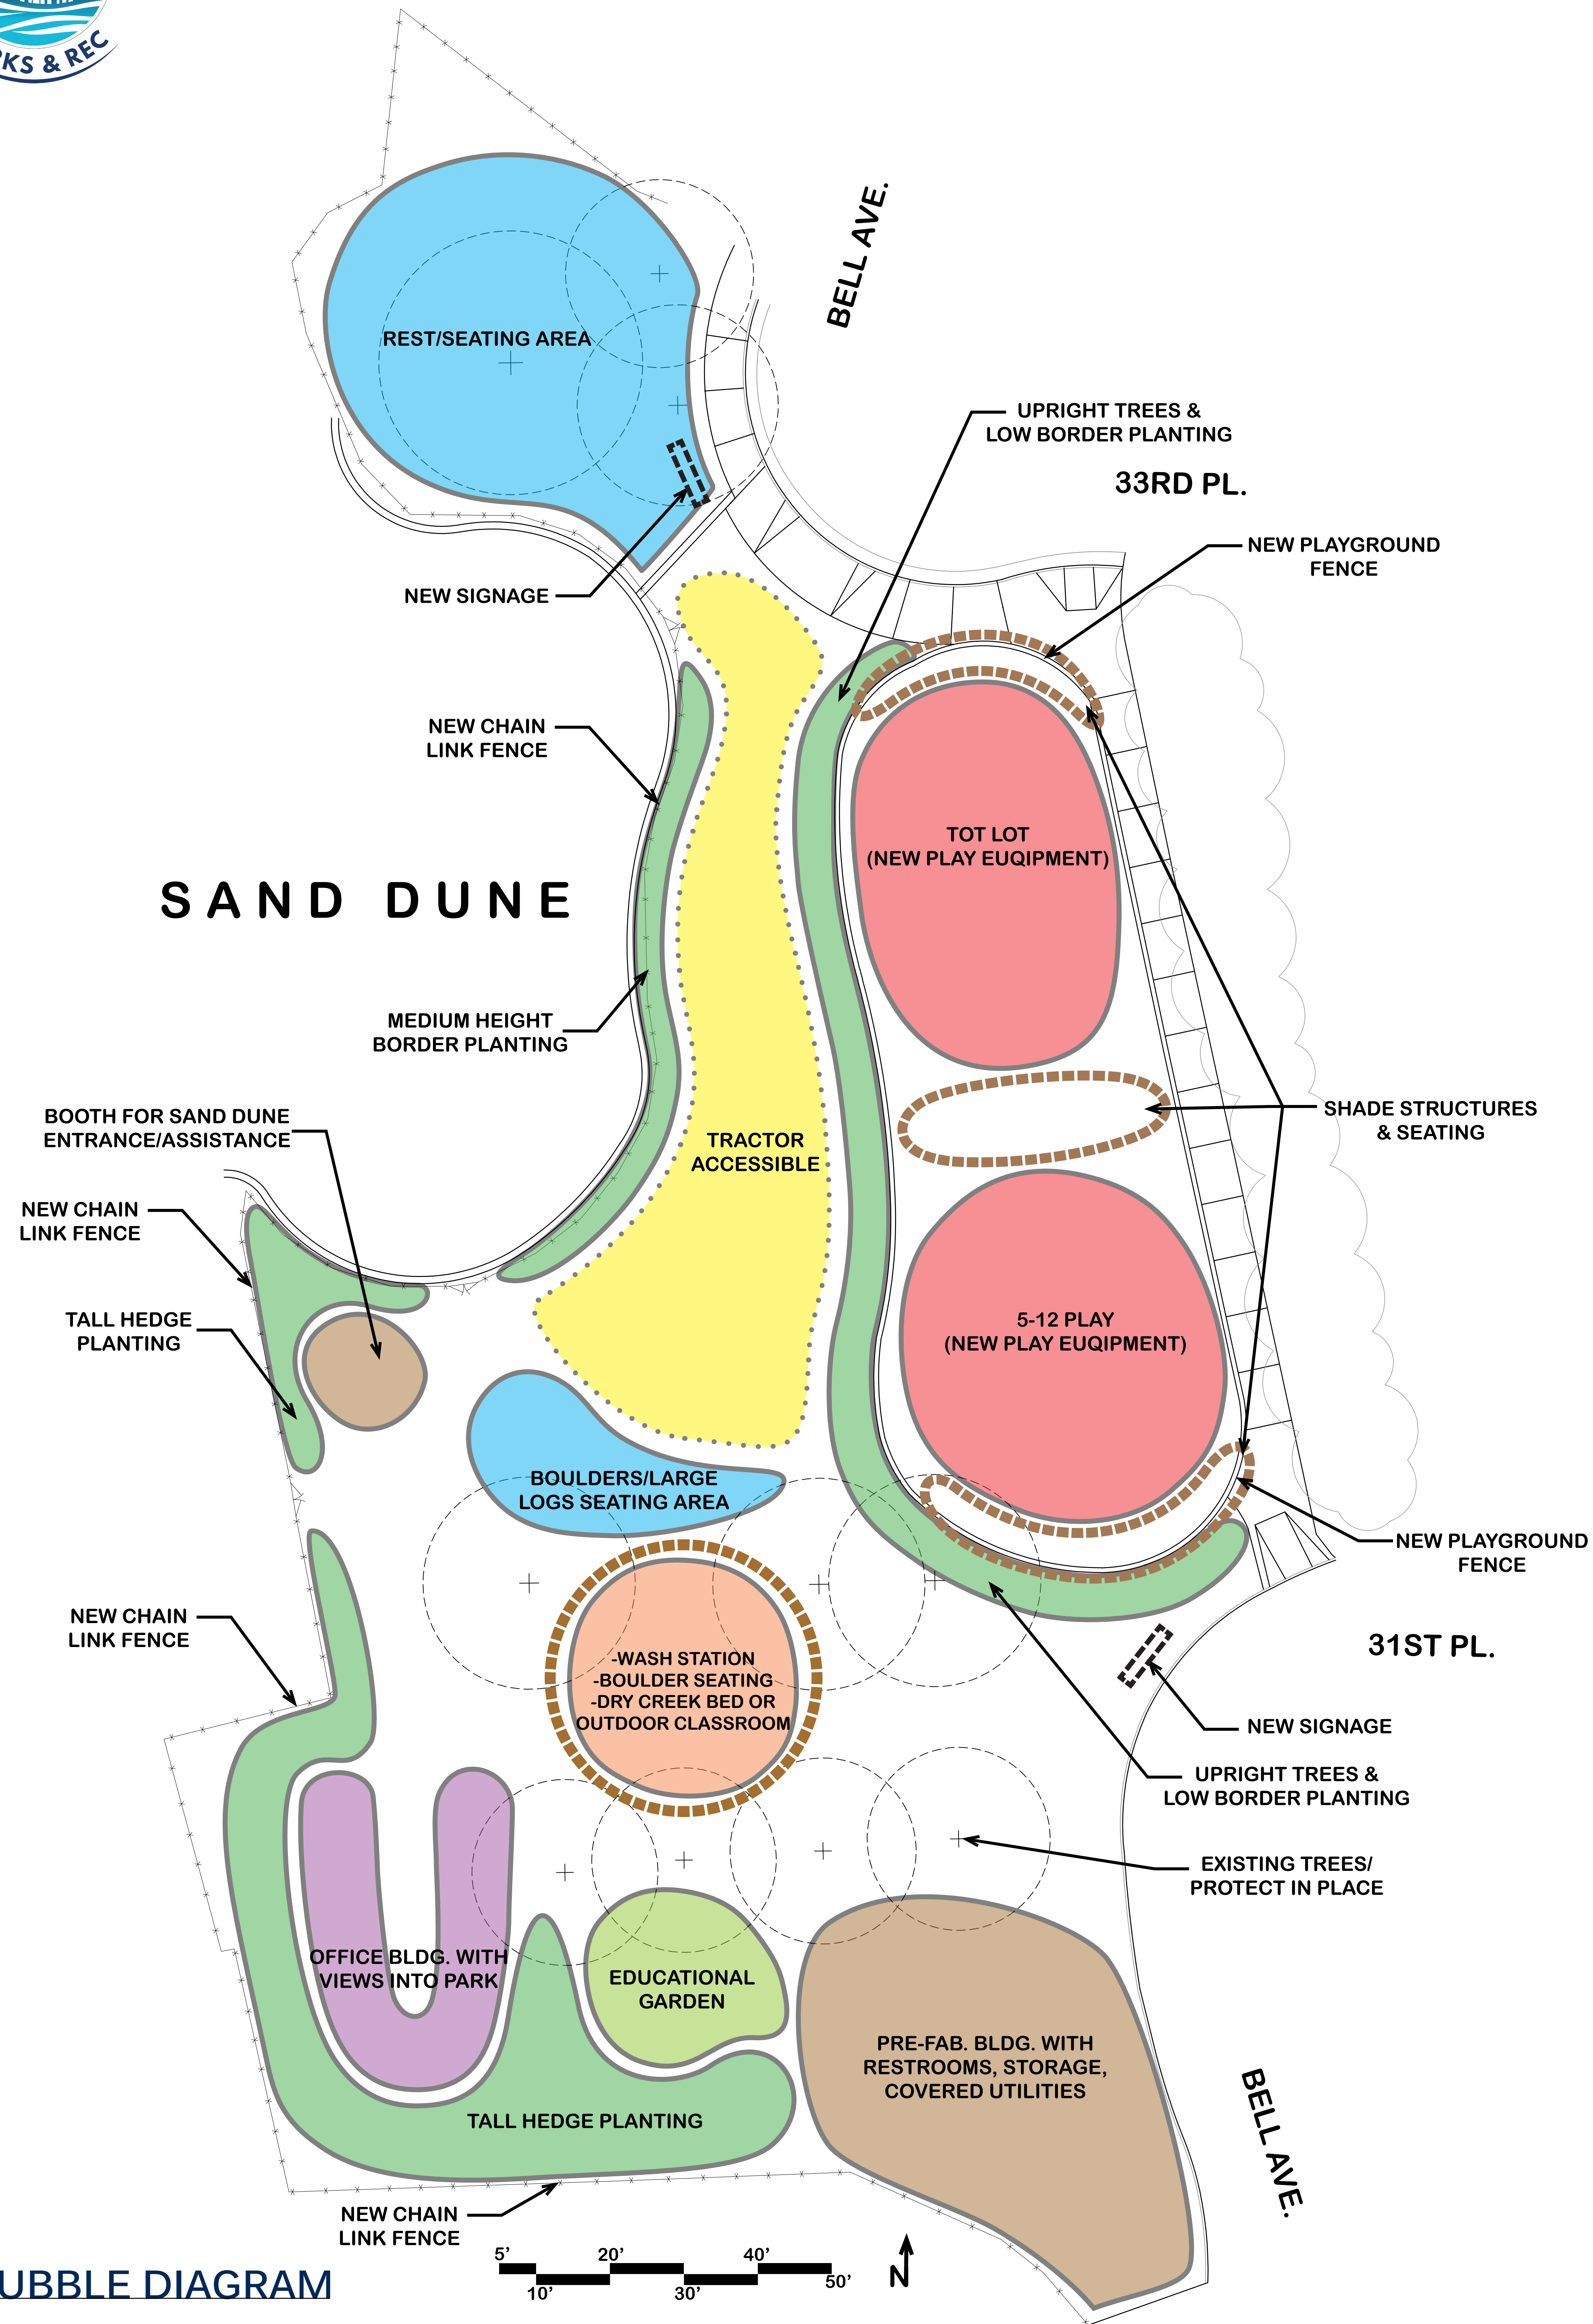

Sand Dune Park - Concept Board

Send your feedback to mbparksandrec@manhattanbeach.gov

Sand Dune Park - Concept Board

Send your feedback to mbparksandrec@manhattanbeach.gov