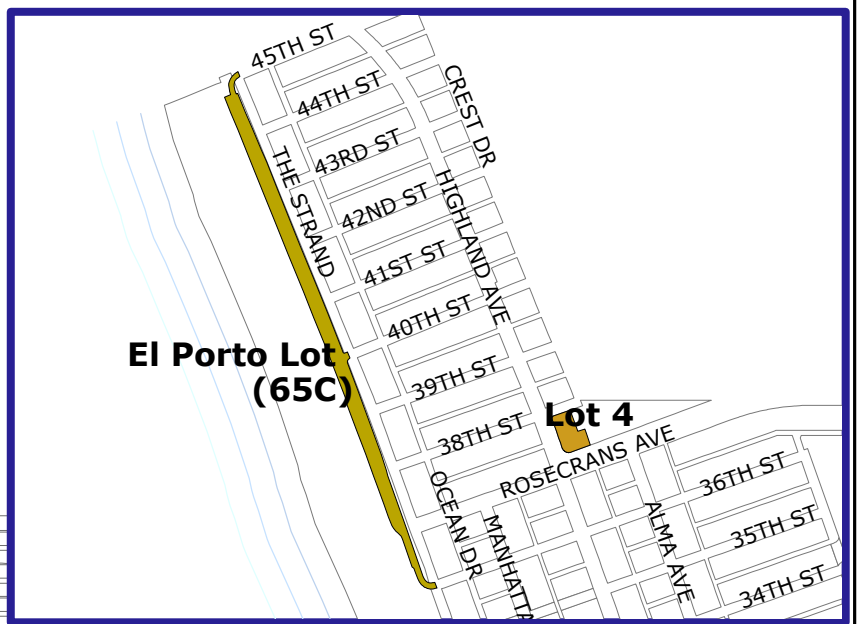

Manhattan Beach City Parking Lots

Location	Total Meters	Page(s)
Lot 1	45	1
Lot 2	66	2-3
Lot 3 - CLOSED	139	4-6
Lot 4	64	7-8
Civic Center	96*	9-10
Lot 6	23	11
Lot 7	17	12
Lot 8	0	13
Lot M Structure	450	14-15
Pier Lots	118	16-17
26th/Ocean	68	18
El Porto Lot	227	19-23

* 110 meters - 14 reserved '24/7' = 96