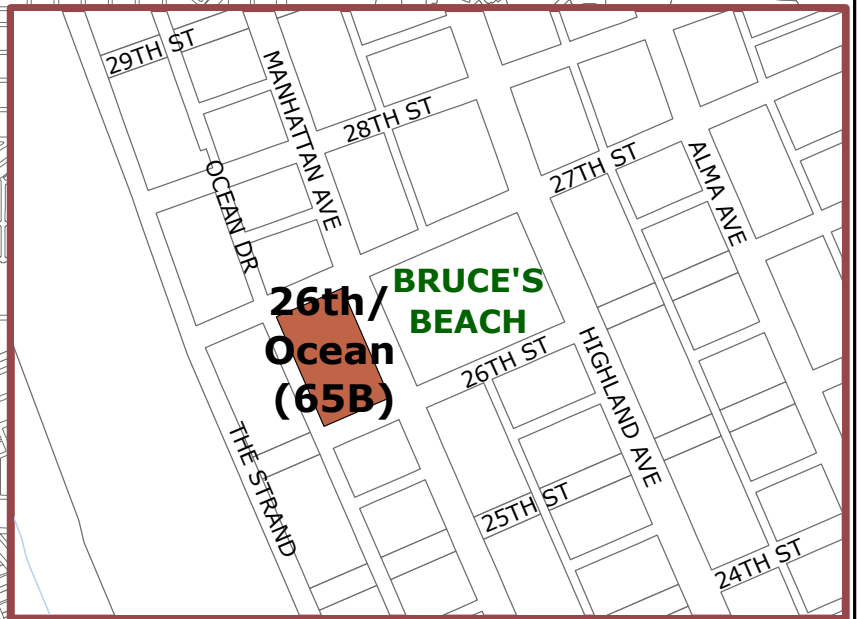

Manhattan Beach City Parking Lots

Location	Total Meters	Page(s)
Lot 1	45	1
Lot 2	66	2-3
Lot 3 - CLOSED	139	4-6
Lot 4	64	7-8
Civic Center	96*	9-10
Lot 6	23	11
Lot 7	17	12
Lot 8	0	13
Lot M Structure	450	14-15
Pier Lots	118	16-17
26th/Ocean	68	18
El Porto Lot	227	19-23

* 110 meters - 14 reserved '24/7' = 96