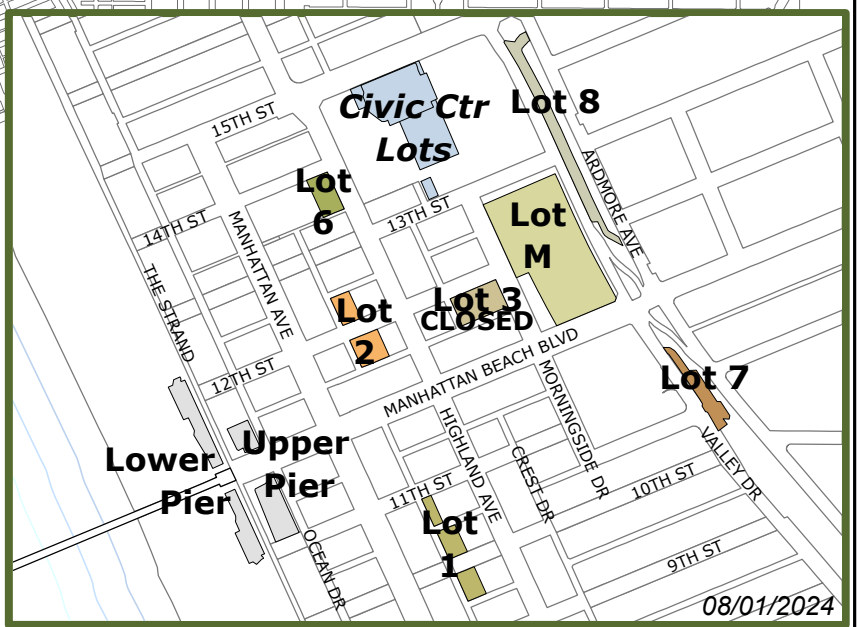

Manhattan Beach City Parking Lots

Location	Total Meters	Page(s)
Lot 1	45	1
Lot 2	66	2-3
Lot 3 - CLOSED	139	4-6
Lot 4	64	7-8
Civic Center	96*	9-10
Lot 6	23	11
Lot 7	17	12
Lot 8	0	13
Lot M Structure	450	14-15
Pier Lots	118	16-17
26th/Ocean	68	18
El Porto Lot	227	19-23

* 110 meters - 14 reserved '24/7' = 96