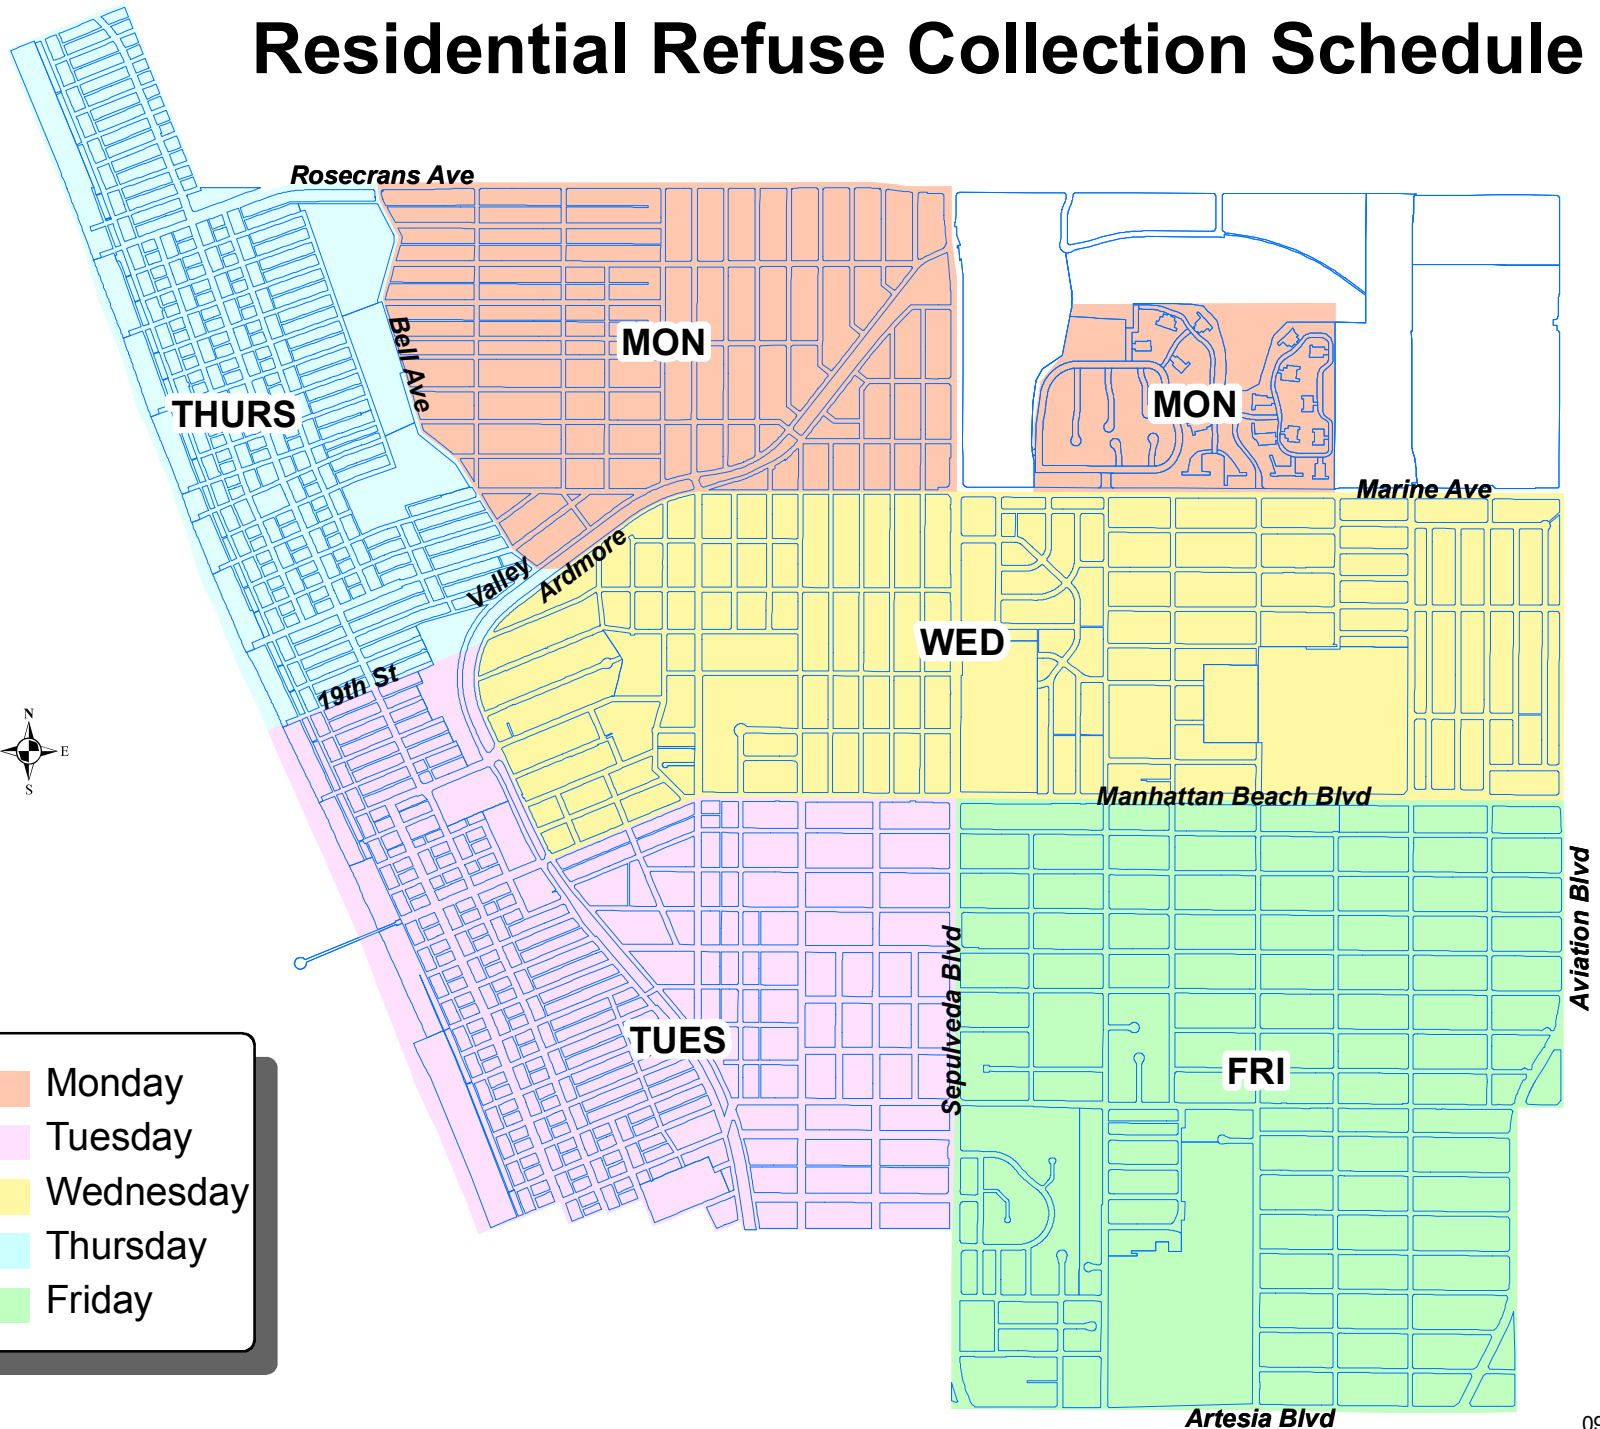

Residential Refuse Collection Schedule

- Monday
- Tuesday
- Wednesday
- Thursday
- Friday